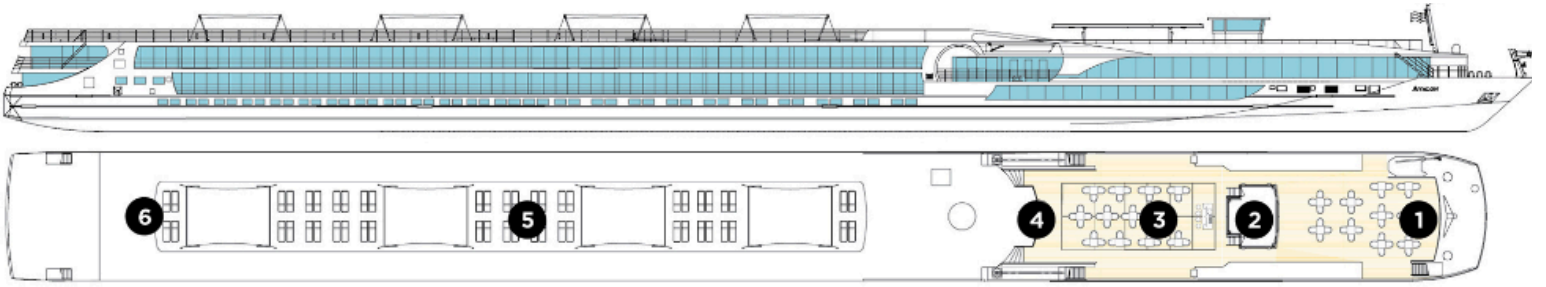

# SKY DECK

## DECK PLAN

- |  |                      |                   |
|--|----------------------|-------------------|
| 1 Sky Lounge   | 7 Observation Lounge | 13 Lobby          |
| 2 Navigation Bridge  | 8 Panorama Bistro    | 14 Elevator       |
| 3 Sky Grill  | 9 Panorama Lounge    | 15 Club Lounge    |
| 4 Whirlpool<br>Premium Lounge<br>Chairs And Shade<br>Awnings | 10 Bar               | 16 Galley         |
| 5 Deck Game Area   | 11 Reception         | 17 Dining Room    |
|  | 12 Adventure Center  | 18 Fitness Center |

## DECK PLAN

- |   |                      |                   |
|---|----------------------|-------------------|
| 1 Sky Lounge                                    | 7 Observation Lounge | 13 Lobby          |
| 2 Navigation Bridge                             | 8 Panorama Bistro    | 14 Elevator       |
| 3 Sky Grill                                     | 9 Panorama Lounge    | 15 Club Lounge    |
| 4 Whirlpool                                     | 10 Bar               | 16 Galley         |
| 5 Premium Lounge<br>Chairs And Shade<br>Awnings | 11 Reception         | 17 Dining Room    |
| 6 Deck Game Area                                | 12 Adventure Center  | 18 Fitness Center |