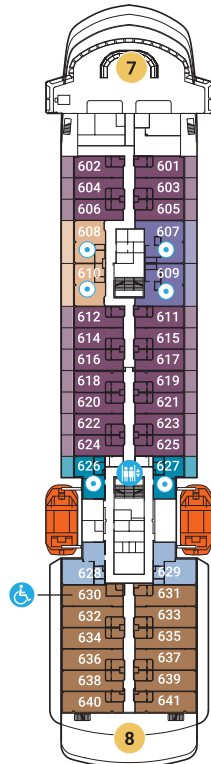

DECK 8
 DECK 7
 DECK 6
 DECK 5
 DECK 4
 DECK 3

DECK 8

DECK 7

DECK 6

WORLD VOYAGER
 Sleeps 3 with Sofa Bed only in
 Staterooms 626, 627, 628 and 629

DECK 5

DECK 4

DECK 3

DECK 8

- 1 RUNNING TRACK
OUTDOOR FITNESS

DECK 7

- 2 THE DOME OBSERVATION LOUNGE
- 3 POOL & HOT TUBS
- 4 7-AFT GRILL
- 5 7-AFT POOL BAR
- 6 ZODIAC STORAGE

DECK 6

- 7 BRIDGE
- 8 SMALL SUNDECK

DECK 5

- 9 WATER'S EDGE OBSERVATION DECK

SYMBOLS

- SLEEPS 3 WITH SOFA BED
- ELEVATOR/STAIRS
- STAIRS
- ACCESSIBLE STATEROOMS

SPECIFICATIONS

- OVERALL LENGTH: 129m/423'
- BEAM (WIDTH): 18.9m/62'
- GROSS TONNAGE: 10,000
- GUEST DECKS: 6

- ACCOMMODATIONS: 100
- GUESTS: 198
- CRUISING SPEED: 16kt/18mph
- SHIPS' REGISTRY: Portugal

• Measurements for Navigator Suite sofa bed are 59 inches x 74 inches. Measurements for other stateroom sofa beds are 31 inches x 74 inches.
 • 7-AFT Grill, 7-AFT Pool Bar and Main Restaurant alfresco dining are available on Epicurean Expeditions only.
 • World Voyager and World Navigator have 2 hot tubs, World Traveller has 1 hot tub.
 • Accessible staterooms have limited closet space.