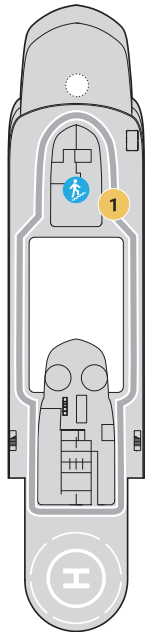

DECK 8
 DECK 7
 DECK 6
 DECK 5
 DECK 4
 DECK 3

DECK 8

DECK 7

DECK 6

WORLD VOYAGER
 Sleeps 3 with Sofa Bed only in
 Staterooms 626, 627, 628 and 629

DECK 5

DECK 4

DECK 3

DECK 8

- 1 RUNNING TRACK
OUTDOOR FITNESS

DECK 7

- 2 THE DOME OBSERVATION LOUNGE
- 3 POOL & HOT TUBS
- 4 7-AFT GRILL
- 5 7-AFT POOL BAR
- 6 ZODIAC STORAGE

DECK 6

- 7 BRIDGE
- 8 SMALL SUNDECK

DECK 5

- 9 WATER'S EDGE OBSERVATION DECK

DECK 4

- 10 ZEPHYR LOUNGE
- 11 PAULA'S PANTRY
- 12 FITNESS STUDIO
- 13 ATLAS LOUNGE
- 14 MEDICAL CENTER
- 15 RECEPTION
- 16 BOUTIQUE

DECK 3

- 17 AUDITORIUM
AMERIGO VESPUCCI - WORLD VOYAGER
VASCO DA GAMA - WORLD TRAVELLER
DOM HENRIQUE- WORLD NAVIGATOR
- 18 L'OCCITANE SEASPA & SAUNA
- 19 MAIN RESTAURANT – INDOOR/ALFRESCO
MADEIRA - WORLD VOYAGER
LISBOA - WORLD TRAVELLER
PORTO - WORLD NAVIGATOR

SYMBOLS

- SLEEPS 3 WITH SOFA BED
- ELEVATOR/STAIRS
- STAIRS
- ACCESSIBLE STATEROOMS

SPECIFICATIONS

- OVERALL LENGTH: 129m/423'
- BEAM (WIDTH): 18.9m/62'
- GROSS TONNAGE: 10,000
- GUEST DECKS: 6

- ACCOMMODATIONS: 100
- GUESTS: 198
- CRUISING SPEED: 16kt/18mph
- SHIPS' REGISTRY: Portugal