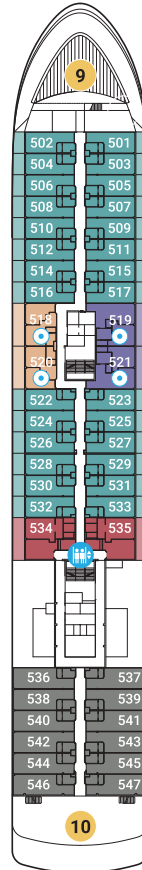

DECK 8
 DECK 7
 DECK 6
 DECK 5
 DECK 4
 DECK 3

DECK 8

DECK 7

DECK 6

WORLD VOYAGER
 Sleeps 3 with Sofa Bed only in
 Staterooms 626, 627, 628 and 629

DECK 5

DECK 4

DECK 3

DECK 8

- 1 RUNNING TRACK
OUTDOOR FITNESS

DECK 7

- 2 THE DOME OBSERVATION LOUNGE
- 3 POOL & HOT TUBS
- 4 7-AFT GRILL
- 5 7-AFT POOL BAR
- 6 ZODIAC STORAGE

DECK 6

- 7 BRIDGE
- 8 SMALL SUNDECK

DECK 5

- 9 WATER'S EDGE OBSERVATION DECK

DECK 4

- 10 ZEPHYR LOUNGE
- 11 PAULA'S PANTRY
- 12 FITNESS STUDIO
- 13 ATLAS LOUNGE
- 14 MEDICAL CENTER
- 15 RECEPTION
- 16 BOUTIQUE

DECK 3

- 17 AUDITORIUM
AMERIGO VESPUCCI - WORLD VOYAGER
VASCO DA GAMA - WORLD TRAVELLER
DOM HENRIQUE- WORLD NAVIGATOR
- 18 L'OCCITANE SEASPA & SAUNA
- 19 MAIN RESTAURANT – INDOOR/ALFRESCO
MADEIRA - WORLD VOYAGER
LISBOA - WORLD TRAVELLER
PORTO - WORLD NAVIGATOR

SYMBOLS

- SLEEPS 3 WITH SOFA BED
- ELEVATOR/STAIRS
- STAIRS
- ACCESSIBLE STATEROOMS

SPECIFICATIONS

- OVERALL LENGTH: 129m/423'
- BEAM (WIDTH): 18.9m/62'
- GROSS TONNAGE: 10,000
- GUEST DECKS: 6

- ACCOMMODATIONS: 100
- GUESTS: 198
- CRUISING SPEED: 16kt/18mph
- SHIPS' REGISTRY: Portugal