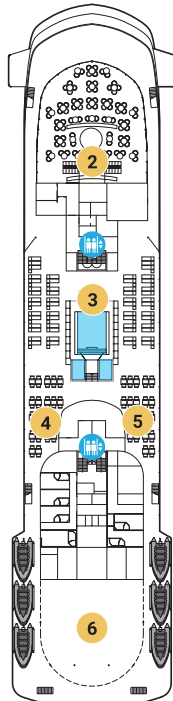

DECK 8
 DECK 7
 DECK 6
 DECK 5
 DECK 4
 DECK 3

DECK 8

DECK 7

DECK 6

WORLD VOYAGER
 Sleeps 3 with Sofa Bed only in
 Staterooms 626, 627, 628 and 629

DECK 5

DECK 4

DECK 3

DECK 8

- 1 RUNNING TRACK
OUTDOOR FITNESS

DECK 7

- 2 THE DOME OBSERVATION LOUNGE
- 3 POOL & HOT TUBS
- 4 7-AFT GRILL
- 5 7-AFT POOL BAR
- 6 ZODIAC STORAGE

DECK 6

- 7 BRIDGE
- 8 SMALL SUNDECK

DECK 5

- 9 WATER'S EDGE OBSERVATION DECK

DECK 4

- 10 ZEPHYR LOUNGE
- 11 PAULA'S PANTRY
- 12 FITNESS STUDIO
- 13 ATLAS LOUNGE
- 14 MEDICAL CENTER
- 15 RECEPTION
- 16 BOUTIQUE

DECK 3

- 17 AUDITORIUM
AMERIGO VESPUCCI - WORLD VOYAGER
VASCO DA GAMA - WORLD TRAVELLER
DOM HENRIQUE- WORLD NAVIGATOR
- 18 L'OCCITANE SEASPA & SAUNA
- 19 MAIN RESTAURANT – INDOOR/ALFRESCO
MADEIRA - WORLD VOYAGER
LISBOA - WORLD TRAVELLER
PORTO - WORLD NAVIGATOR

SYMBOLS

- SLEEPS 3 WITH SOFA BED
- ELEVATOR/STAIRS
- STAIRS
- ACCESSIBLE STATEROOMS

SPECIFICATIONS

- OVERALL LENGTH: 129m/423'
- BEAM (WIDTH): 18.9m/62'
- GROSS TONNAGE: 10,000
- GUEST DECKS: 6

- ACCOMMODATIONS: 100
- GUESTS: 198
- CRUISING SPEED: 16kt/18mph
- SHIPS' REGISTRY: Portugal