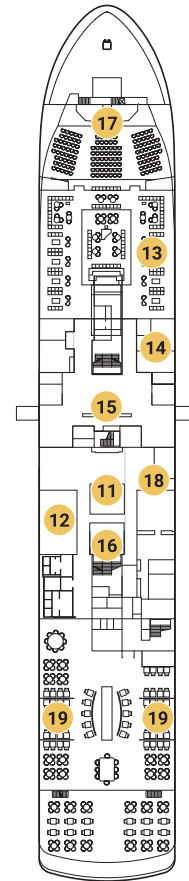

DECK 8
 DECK 7
 DECK 6
 DECK 5
 DECK 4
 DECK 3

DECK 8

DECK 7

DECK 6

WORLD VOYAGER
 Sleeps 3 with Sofa Bed only in
 Staterooms 626, 627, 628 and 629

DECK 5

DECK 4

DECK 3

DECK 8

- 1 RUNNING TRACK
OUTDOOR FITNESS

DECK 7

- 2 THE DOME OBSERVATION LOUNGE
- 3 POOL & HOT TUBS
- 4 7-AFT GRILL
- 5 7-AFT POOL BAR
- 6 ZODIAC STORAGE

DECK 6

- 7 BRIDGE
- 8 SMALL SUNDECK

DECK 5

- 9 WATER'S EDGE OBSERVATION DECK

DECK 4

- 10 ZEPHYR LOUNGE
- 11 PAULA'S PANTRY
- 12 FITNESS STUDIO
- 13 ATLAS LOUNGE
- 14 MEDICAL CENTER
- 15 RECEPTION
- 16 BOUTIQUE

DECK 3

- 17 AUDITORIUM
AMERIGO VESPUCCI - WORLD VOYAGER
VASCO DA GAMA - WORLD TRAVELLER
DOM HENRIQUE- WORLD NAVIGATOR
- 18 L'OCCITANE SEASPA & SAUNA
- 19 MAIN RESTAURANT – INDOOR/ALFRESCO
MADEIRA - WORLD VOYAGER
LISBOA - WORLD TRAVELLER
PORTO - WORLD NAVIGATOR

SYMBOLS

- SLEEPS 3 WITH SOFA BED
- ELEVATOR/STAIRS
- STAIRS
- ACCESSIBLE STATEROOMS

SPECIFICATIONS

- OVERALL LENGTH: 129m/423'
- BEAM (WIDTH): 18.9m/62'
- GROSS TONNAGE: 10,000
- GUEST DECKS: 6

- ACCOMMODATIONS: 100
- GUESTS: 198
- CRUISING SPEED: 16kt/18mph
- SHIPS' REGISTRY: Portugal