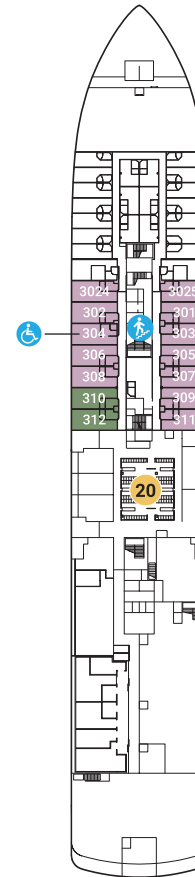

DECK 8
 DECK 7
 DECK 6
 DECK 5
 DECK 4
 DECK 3

DECK 8

DECK 7

DECK 6

WORLD VOYAGER
 Sleeps 3 with Sofa Bed only in
 Staterooms 626, 627, 628 and 629

DECK 5

DECK 4

DECK 3

DECK 8

- 1 RUNNING TRACK
OUTDOOR FITNESS

DECK 7

- 2 THE DOME OBSERVATION LOUNGE
- 3 POOL & HOT TUBS
- 4 7-AFT GRILL
- 5 7-AFT POOL BAR
- 6 ZODIAC STORAGE

DECK 6

- 7 BRIDGE
- 8 SMALL SUNDECK

DECK 5

- 9 WATER'S EDGE OBSERVATION DECK

DECK 4

- 10 ZEPHYR LOUNGE
- 11 PAULA'S PANTRY
- 12 FITNESS STUDIO
- 13 ATLAS LOUNGE
- 14 MEDICAL CENTER
- 15 RECEPTION
- 16 BOUTIQUE

DECK 3

- 17 AUDITORIUM
AMERIGO VESPUCCI - WORLD VOYAGER
VASCO DA GAMA - WORLD TRAVELLER
DOM HENRIQUE- WORLD NAVIGATOR
- 18 L'OCCITANE SEASPA & SAUNA
- 19 MAIN RESTAURANT – INDOOR/ALFRESCO
MADEIRA - WORLD VOYAGER
LISBOA - WORLD TRAVELLER
PORTO - WORLD NAVIGATOR

SYMBOLS

- SLEEPS 3 WITH SOFA BED
- ELEVATOR/STAIRS
- STAIRS
- ACCESSIBLE STATEROOMS

SPECIFICATIONS

- OVERALL LENGTH: 129m/423'
- BEAM (WIDTH): 18.9m/62'
- GROSS TONNAGE: 10,000
- GUEST DECKS: 6

- ACCOMMODATIONS: 100
- GUESTS: 198
- CRUISING SPEED: 16kt/18mph
- SHIPS' REGISTRY: Portugal