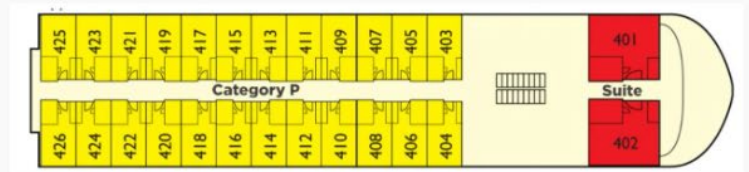

# Farah's Cruise Decks

We made sure while designing the preliminary structure that no guest cabins will be located near the engines area, a major problem that occurs due to the relative noise produced by the engines. Instead, in the same level of the engines room is located the Kitchen and the Restaurant. And in the level above the engines the staff cabins and Laundry. Totally distant from guest accommodation.

## Second Deck

- 26 cabins
- Library
- Bazar

## Main Deck

- Lobby
- Lounge Bar
- 6 cabins