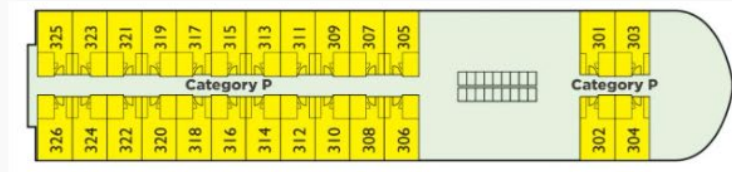

# Farah's Cruise Decks

We made sure while designing the preliminary structure that no guest cabins will be located near the engines area, a major problem that occurs due to the relative noise produced by the engines. Instead, in the same level of the engines room is located the Kitchen and the Restaurant. And in the level above the engines the staff cabins and Laundry. Totally distant from guest accommodation.

## Second Deck

- 26 cabins
- Library
- Bazar

## Main Deck

- Lobby
- Lounge Bar
- 6 cabins