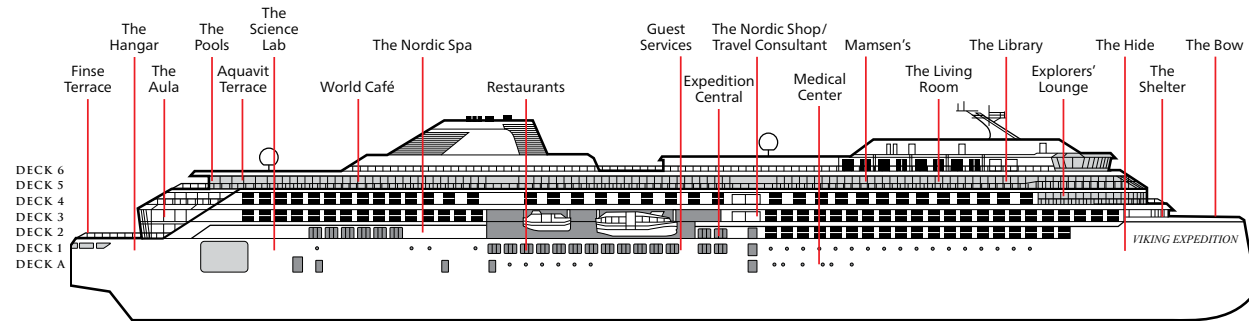

VIKING EXPEDITION DECK PLANS

For interactive deck plans, photos and more see our website, viking.com.

DECK 6

DECK 5

DECK 4

DECK 3

DECK 2

DECK 1

DECK A

STATISTICS

Type: Expedition Ship
 GRT: 30,150
 Length: 665 ft.
 Beam: 77 ft.

Speed: 16 knots
 Guests: 378
 Class: Polar Class 6
 Registry: Norway

Maiden Season:
 Viking Octantis® 2022
 Viking Polaris® 2022