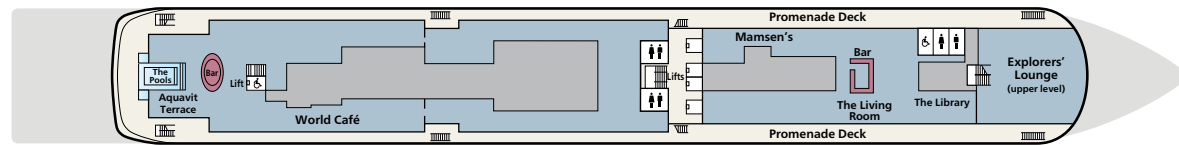

VIKING EXPEDITION DECK PLANS

For interactive deck plans, photos and more see our website, viking.com.

DECK 5

STATISTICS

Type: Expedition Ship
GRT: 30,150
Length: 665 ft.
Beam: 77 ft.

Speed: 16 knots
Guests: 378
Class: Polar Class 6
Registry: Norway

Maiden Season:
Viking Octantis® 2022
Viking Polaris® 2022