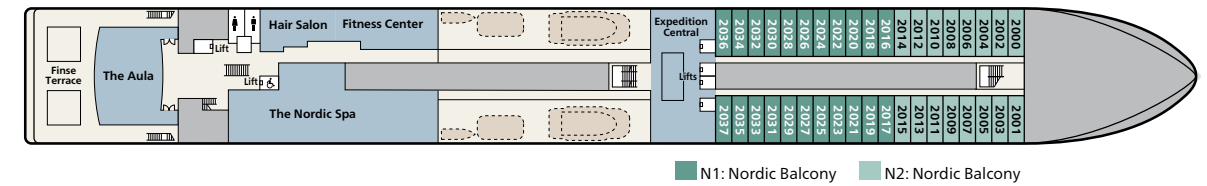

VIKING EXPEDITION DECK PLANS

For interactive deck plans, photos and more see our website, viking.com.

DECK 6

DECK 5

DECK 4

DECK 3

DECK 2

DECK 1

DECK A

STATISTICS

Type: Expedition Ship
 GRT: 30,150
 Length: 665 ft.
 Beam: 77 ft.

Speed: 16 knots
 Guests: 378
 Class: Polar Class 6
 Registry: Norway

Maiden Season:
 Viking Octantis® 2022
 Viking Polaris® 2022