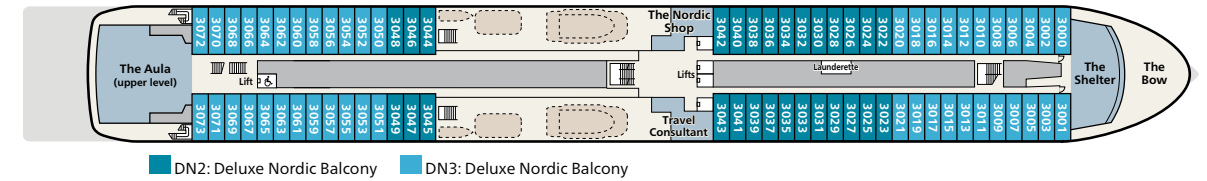

VIKING EXPEDITION DECK PLANS

For interactive deck plans, photos and more see our website, viking.com.

DECK 6

DECK 5

DECK 4

DECK 3

DECK 2

DECK 1

DECK A

STATISTICS

Type: Expedition Ship
 GRT: 30,150
 Length: 665 ft.
 Beam: 77 ft.

Speed: 16 knots
 Guests: 378
 Class: Polar Class 6
 Registry: Norway

Maiden Season:
 Viking Octantis® 2022
 Viking Polaris® 2022