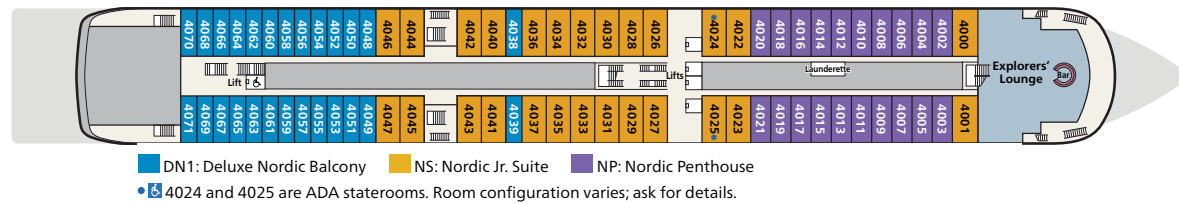

VIKING EXPEDITION DECK PLANS

For interactive deck plans, photos and more see our website, viking.com.

DECK 4

STATISTICS

Type: Expedition Ship
GRT: 30,150
Length: 665 ft.
Beam: 77 ft.

Speed: 16 knots
Guests: 378
Class: Polar Class 6
Registry: Norway

Maiden Season:
Viking Octantis® 2022
Viking Polaris® 2022