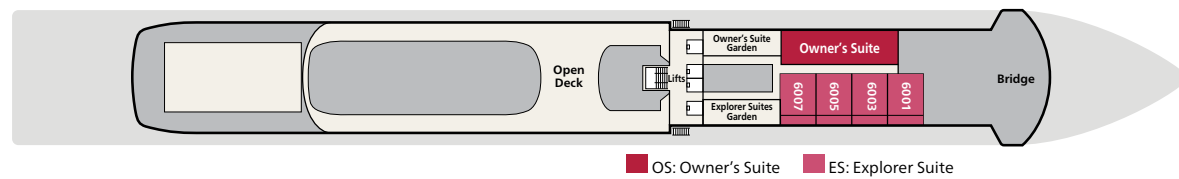

VIKING EXPEDITION DECK PLANS

For interactive deck plans, photos and more see our website, viking.com.

DECK 6

STATISTICS

Type: Expedition Ship
GRT: 30,150
Length: 665 ft.
Beam: 77 ft.

Speed: 16 knots
Guests: 378
Class: Polar Class 6
Registry: Norway

Maiden Season:
Viking Octantis® 2022
Viking Polaris® 2022