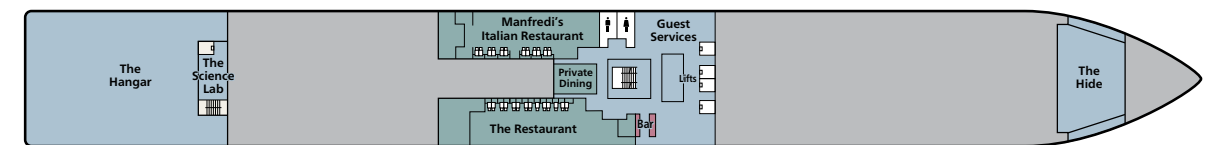

DECK A

STATISTICS

Type: Expedition Ship
 GRT: 30,150
 Length: 665 ft.
 Beam: 77 ft.

Speed: 16 knots
 Guests: 378
 Class: Polar Class 6
 Registry: Norway

Maiden Season:
 Viking Octantis® 2022
 Viking Polaris® 2022