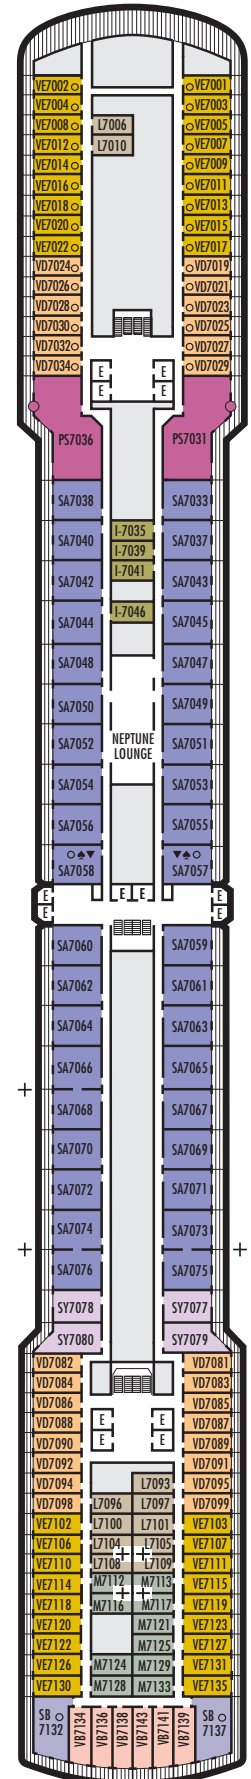

SA SB
Neptune Suites: 2 lower beds convertible to 1 king-size bed, bathroom with dual-sink vanity, full-size whirlpool bath & shower & additional shower stall, large sitting area, dressing room, private verandah, 1 sofa bed for 2 persons, floor-to-ceiling windows.
Approximately 506–590 sq. ft. including verandah.

SY
Signature Suites: 2 lower beds convertible to 1 queen-size bed, bathroom with dual-sink vanity, full-size whirlpool bath & shower & additional shower stall, large sitting area, private verandah, 1 sofa bed for 1 person, floor-to-ceiling windows.
Approximately 273–456 sq. ft. including verandah.

VERANDAH STATEROOMS

VB VD VE
Verandah: 2 lower beds convertible to 1 queen-size bed, bathtub & shower, sitting area, private verandah, floor-to-ceiling windows.
Approximately 213–379 sq. ft. including verandah.

INTERIOR STATEROOMS

I
Large: 2 lower beds convertible to 1 queen-size bed, shower.
Approximately 141–284 sq. ft.

L M
Standard: 2 lower beds convertible to 1 queen-size bed, shower.
Approximately 141–284 sq. ft.

Rotterdam Deck