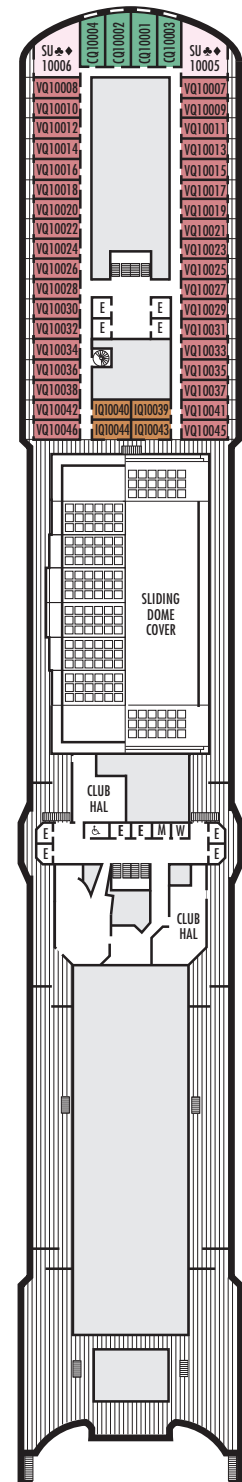

For more information regarding accessibility features on our ships please visit the [Accessibility](#) section of our website.

VERANDAH SPA SUITES

SU

Signature Spa Suites: 2 lower beds convertible to 1 queen-size bed, bathroom with dual-sink vanity, full-size whirlpool bath & shower & additional shower stall, large sitting area, private verandah, 1 sofa bed for 1 person, floor-to-ceiling windows. Approximately 273–456 sq. ft. including verandah.

VERANDAH SPA STATEROOMS

VQ

Verandah Spa: 2 lower beds convertible to 1 queen-size bed, bathtub & shower, sitting area, private verandah, floor-to-ceiling windows. Approximately 213–379 sq. ft. including verandah.

OCEAN-VIEW SPA STATEROOMS

CQ

Large Ocean-view Spa: 2 lower beds convertible to 1 queen-size bed, bathtub & shower. Approximately 169–267 sq. ft.

INTERIOR SPA STATEROOMS

IQ

Large Interior Spa: 2 lower beds convertible to 1 queen-size bed, shower. Staterooms IQ10043 and IQ10044 have fully obstructed views. Approximately 141–284 sq. ft.

Panorama Deck