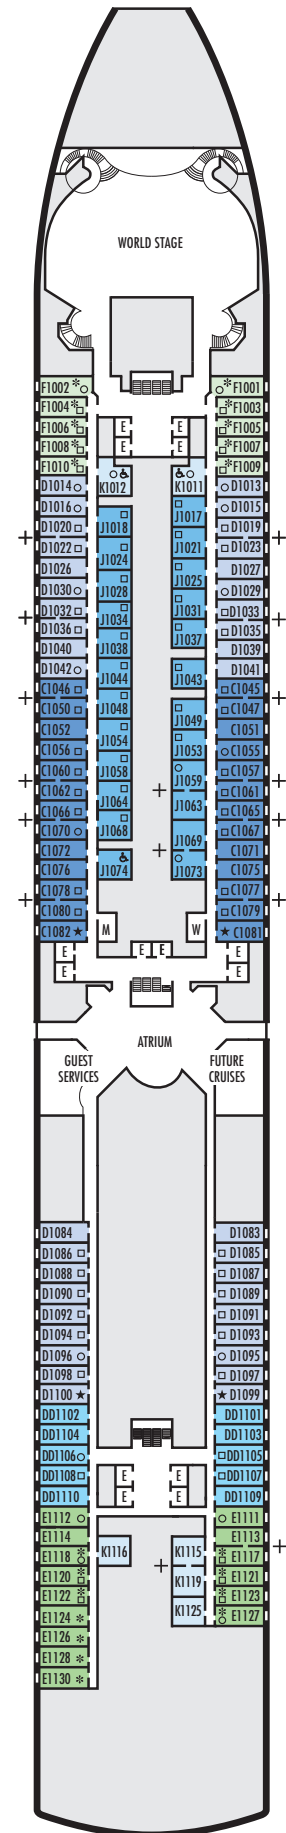

All information is subject to change.

STATEROOM SYMBOL LEGEND

- Quad (2 lower beds, 1 sofa bed, 1 upper)
- Triple (2 lower beds, 1 sofa bed)
- △ Partial sea view
- X Fully obstructed view
- + Connecting rooms
- Shower only
- ♣ Single sink vanity, bathtub only
- ♠ Single sink vanity
- Staterooms have solid steel verandah railings instead of clear-view Plexiglas® railings

ACCESSIBILITY STATEROOM SYMBOL LEGEND

- ♿ **Fully Accessible:** Staterooms I-8033, VB6002, VB6001, J1074, K1012 & K1011 have a roll-in shower only
- ▼ **Fully Accessible with Single Side Approach:** Suites SA7058 & SA7057 have a bathtub and roll-in shower. Suites SY5002 & SY5001 have a roll-in shower only.
- ★ **Ambulatory Accessible:** Staterooms VA8119, VA8116, VA8026, VA8025, V6052, V6049, V5140, V5135, V5054, V5051, VA4134, VA4131, H4092, H4089, VA4052, VA4051, D1100, D1099, C1082 & C1081 have a roll-in shower only

For more information regarding accessibility features on our ships please visit the [Accessibility](#) section of our website.

OCEAN-VIEW STATEROOMS

- C D DD E F

Large: 2 lower beds convertible to 1 queen-size bed, bathtub & shower.
Approximately 169–267 sq. ft.

INTERIOR STATEROOMS

- J K

Large or Standard: 2 lower beds convertible to 1 queen-size bed, shower.
Approximately 141–284 sq. ft.

DECK 1—MAIN DECK Staterooms 1001–1130

Main Deck