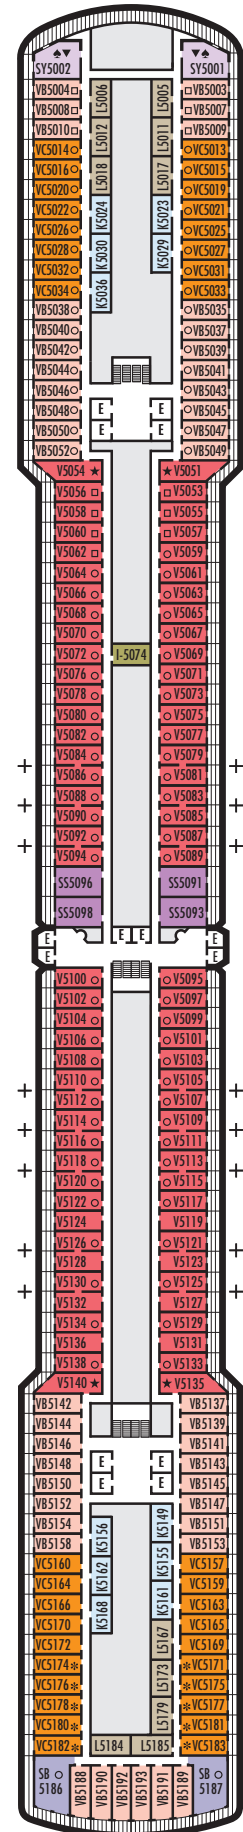

For more information regarding accessibility features on our ships please visit the [Accessibility](#) section of our website.

VERANDAH SUITES

SB

Neptune Suites: 2 lower beds convertible to 1 king-size bed, bathroom with dual-sink vanity, full-size whirlpool bath & shower & additional shower stall, large sitting area, dressing room, private verandah, 1 sofa bed for 2 persons, floor-to-ceiling windows. Approximately 506–590 sq. ft. including verandah.

SS SY

Signature Suites: 2 lower beds convertible to 1 queen-size bed, bathroom with dual-sink vanity, full-size whirlpool bath & shower & additional shower stall, large sitting area, private verandah, 1 sofa bed for 1 person, floor-to-ceiling windows. Approximately 273–456 sq. ft. including verandah.

VERANDAH STATEROOMS

V VB VC

Verandah: 2 lower beds convertible to 1 queen-size bed, bathtub & shower, sitting area, private verandah, floor-to-ceiling windows. Approximately 213–379 sq. ft. including verandah.

INTERIOR STATEROOMS

I

Large: 2 lower beds convertible to 1 queen-size bed, shower. Approximately 141–284 sq. ft.

K

Large or Standard: 2 lower beds convertible to 1 queen-size bed, shower. Approximately 141–284 sq. ft.

L

Standard: 2 lower beds convertible to 1 queen-size bed, shower. Approximately 141–284 sq. ft.

Verandah Deck