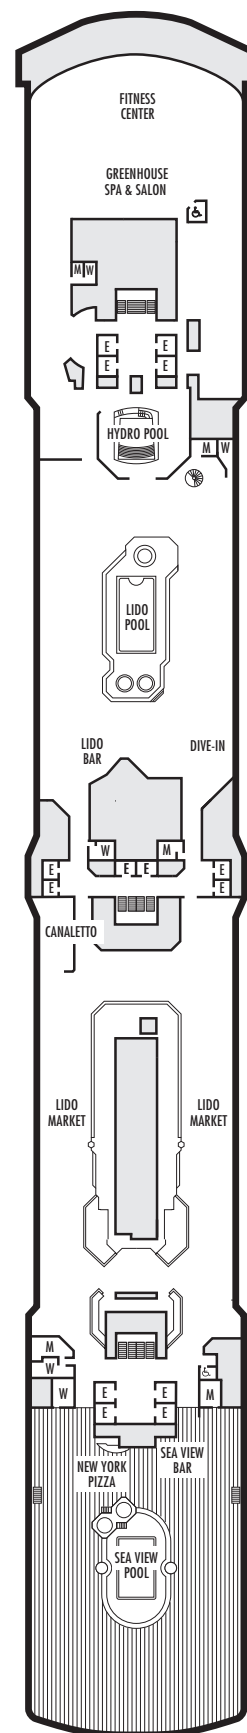

EURODAM

DECK PLANS & STATEROOMS

The deck plans are color-coded by category of stateroom, and the category letter precedes the stateroom number in each room. All staterooms are equipped with interactive LED television with On Demand movies, programming and multichannel music; mini-bar; mini-safe; data port; telephone.

Important Note: Not all staterooms within each category have the same furniture configuration and/or facilities. Appropriate symbols within the rooms on the deck plans describe differences from the stateroom descriptions below.

All information is subject to change.

STATEROOM SYMBOL LEGEND

- Quad (2 lower beds, 1 sofa bed, 1 upper)
- Triple (2 lower beds, 1 sofa bed)
- △ Partial sea view
- × Fully obstructed view
- + Connecting rooms
- Shower only
- ♣ Single sink vanity, bathtub only
- ♠ Single sink vanity
- Staterooms have solid steel verandah railings instead of clear-view Plexiglas® railings

ACCESSIBILITY

STATEROOM SYMBOL LEGEND

- ♿ **Fully Accessible:** Staterooms I-8033, VB6002, VB6001, J1074, K1012 & K1011 have a roll-in shower only
- ▼ **Fully Accessible with Single Side Approach:** Suites SA7058 & SA7057 have a bathtub and roll-in shower. Suites SY5002 & SY5001 have a roll-in shower only.
- ★ **Ambulatory Accessible:** Staterooms VA8119, VA8116, VA8026, VA8025, V6052, V6049, V5140, V5135, V5054, V5051, VA4134, VA4131, H4092, H4089, VA4052, VA4051, D1100, D1099, C1082 & C1081 have a roll-in shower only

For more information regarding accessibility features on our ships please visit the [Accessibility](#) section of our website.

Lido Deck