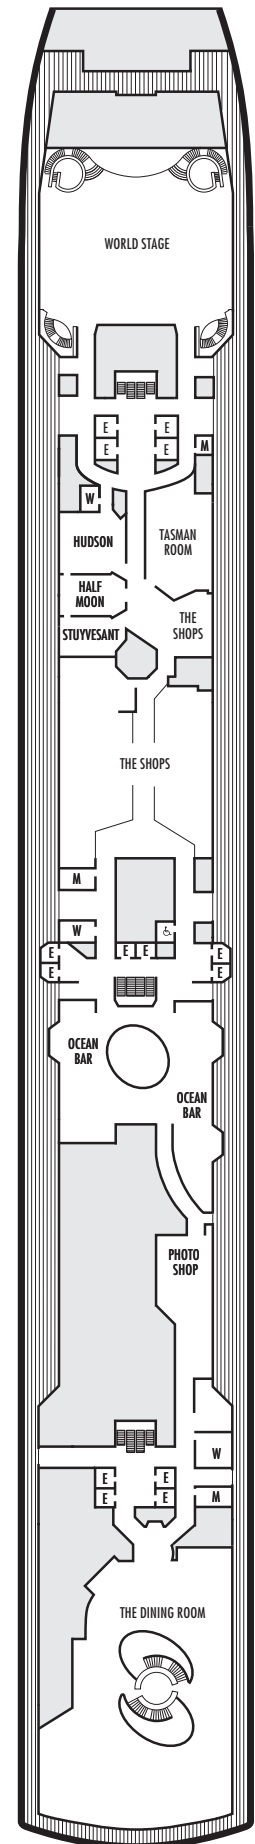

EURODAM

DECK PLANS & STATEROOMS

The deck plans are color-coded by category of stateroom, and the category letter precedes the stateroom number in each room. All staterooms are equipped with interactive LED television with On Demand movies, programming and multichannel music; mini-bar; mini-safe; data port; telephone.

Important Note: Not all staterooms within each category have the same furniture configuration and/or facilities. Appropriate symbols within the rooms on the deck plans describe differences from the stateroom descriptions below.

All information is subject to change.

STATEROOM SYMBOL LEGEND

- Quad (2 lower beds, 1 sofa bed, 1 upper)
- Triple (2 lower beds, 1 sofa bed)
- △ Partial sea view
- × Fully obstructed view
- + Connecting rooms
- Shower only
- ♣ Single sink vanity, bathtub only
- ♠ Single sink vanity
- Staterooms have solid steel verandah railings instead of clear-view Plexiglas® railings

ACCESSIBILITY

STATEROOM SYMBOL LEGEND

- ♿ **Fully Accessible:** Staterooms I-8033, VB6002, VB6001, J1074, K1012 & K1011 have a roll-in shower only
- ▼ **Fully Accessible with Single Side Approach:** Suites SA7058 & SA7057 have a bathtub and roll-in shower. Suites SY5002 & SY5001 have a roll-in shower only.
- ★ **Ambulatory Accessible:** Staterooms VA8119, VA8116, VA8026, VA8025, V6052, V6049, V5140, V5135, V5054, V5051, VA4134, VA4131, H4092, H4089, VA4052, VA4051, D1100, D1099, C1082 & C1081 have a roll-in shower only

For more information regarding accessibility features on our ships please visit the [Accessibility](#) section of our website.

Promenade Deck