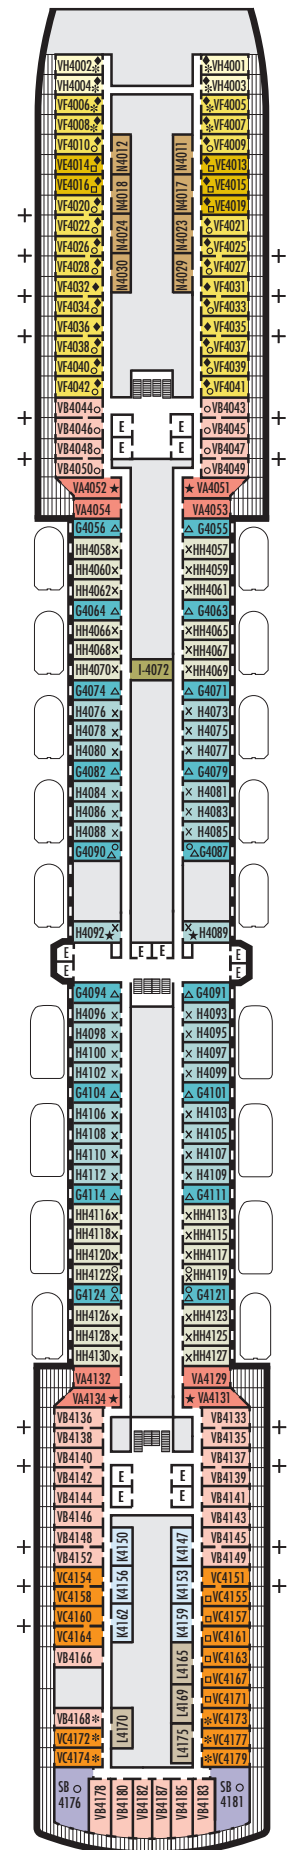

For more information regarding accessibility features on our ships please visit the [Accessibility](#) section of our website.

VERANDAH SUITES

SB

Neptune Suites: 2 lower beds convertible to 1 king-size bed, bathroom with dual-sink vanity, full-size whirlpool bath & shower & additional shower stall, large sitting area, dressing room, private verandah, 1 sofa bed for 2 persons, floor-to-ceiling windows. Approximately 506–590 sq. ft. including verandah.

VERANDAH STATEROOMS

VA VB VC VE VF VH

Verandah: 2 lower beds convertible to 1 queen-size bed, bathtub & shower, sitting area, private verandah, floor-to-ceiling windows. Approximately 213–379 sq. ft. including verandah.

OCEAN-VIEW STATEROOMS

G H HH

Large: 2 lower beds convertible to 1 queen-size bed, bathtub & shower. All G-category staterooms have partial sea views. All H- & HH-category staterooms have fully obstructed views. Approximately 169–267 sq. ft.

INTERIOR STATEROOMS

I

Large: 2 lower beds convertible to 1 queen-size bed, shower. Approximately 141–284 sq. ft.

K

Large or Standard: 2 lower beds convertible to 1 queen-size bed, shower. Approximately 141–284 sq. ft.

L N

Standard: 2 lower beds convertible to 1 queen-size bed, shower. Approximately 141–284 sq. ft.

Upper Promenade Deck