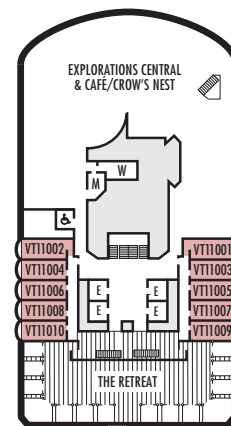

All information is subject to change.

STATEROOM SYMBOL LEGEND

- Quad (2 lower beds, 1 sofa bed, 1 upper)
- Triple (2 lower beds, 1 sofa bed)
- △ Partial sea view
- × Fully obstructed view
- + Connecting rooms
- Shower only
- ♣ Single sink vanity, bathtub only
- ♠ Single sink vanity
- Staterooms have solid steel verandah railings instead of clear-view Plexiglas® railings

ACCESSIBILITY

STATEROOM SYMBOL LEGEND

- ♿ **Fully Accessible:** Staterooms I-8033, VB6002, VB6001, J1074, K1012 & K1011 have a roll-in shower only
- ▼ **Fully Accessible with Single Side Approach:** Suites SA7058 & SA7057 have a bathtub and roll-in shower. Suites SY5002 & SY5001 have a roll-in shower only.
- ★ **Ambulatory Accessible:** Staterooms VA8119, VA8116, VA8026, VA8025, V6052, V6049, V5140, V5135, V5054, V5051, VA4134, VA4131, H4092, H4089, VA4052, VA4051, D1100, D1099, C1082 & C1081 have a roll-in shower only

For more information regarding accessibility features on our ships please visit the [Accessibility](#) section of our website.

VERANDAH SPA STATEROOMS

VT

Verandah Spa: 2 lower beds convertible to 1 queen-size bed, bathtub & shower, sitting area, private verandah, floor-to-ceiling windows. VT staterooms have viewing balconies. Approximately 213–379 sq. ft. including verandah.

Panorama Deck