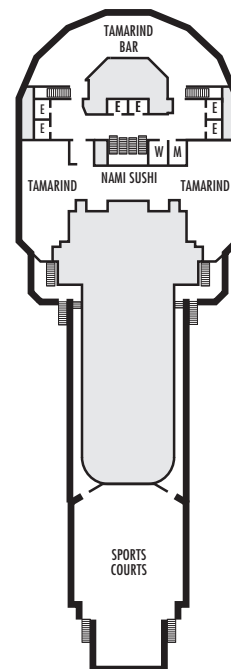

All information is subject to change.

STATEROOM SYMBOL LEGEND

- Quad (2 lower beds, 1 sofa bed, 1 upper)
- Triple (2 lower beds, 1 sofa bed)
- △ Partial sea view
- × Fully obstructed view
- + Connecting rooms
- Shower only
- ♣ Single sink vanity, bathtub only
- ♠ Single sink vanity
- Staterooms have solid steel verandah railings instead of clear-view Plexiglas® railings

ACCESSIBILITY

STATEROOM SYMBOL LEGEND

- ♿ **Fully Accessible:** Staterooms I-8033, VB6002, VB6001, J1074, K1012 & K1011 have a roll-in shower only
- ▼ **Fully Accessible with Single Side Approach:** Suites SA7058 & SA7057 have a bathtub and roll-in shower. Suites SY5002 & SY5001 have a roll-in shower only.
- ★ **Ambulatory Accessible:** Staterooms VA8119, VA8116, VA8026, VA8025, V6052, V6049, V5140, V5135, V5054, V5051, VA4134, VA4131, H4092, H4089, VA4052, VA4051, D1100, D1099, C1082 & C1081 have a roll-in shower only

For more information regarding accessibility features on our ships please visit the [Accessibility](#) section of our website.

VERANDAH SPA STATEROOMS

VT

Verandah Spa: 2 lower beds convertible to 1 queen-size bed, bathtub & shower, sitting area, private verandah, floor-to-ceiling windows. VT staterooms have viewing balconies. Approximately 213–379 sq. ft. including verandah.

Panorama Deck