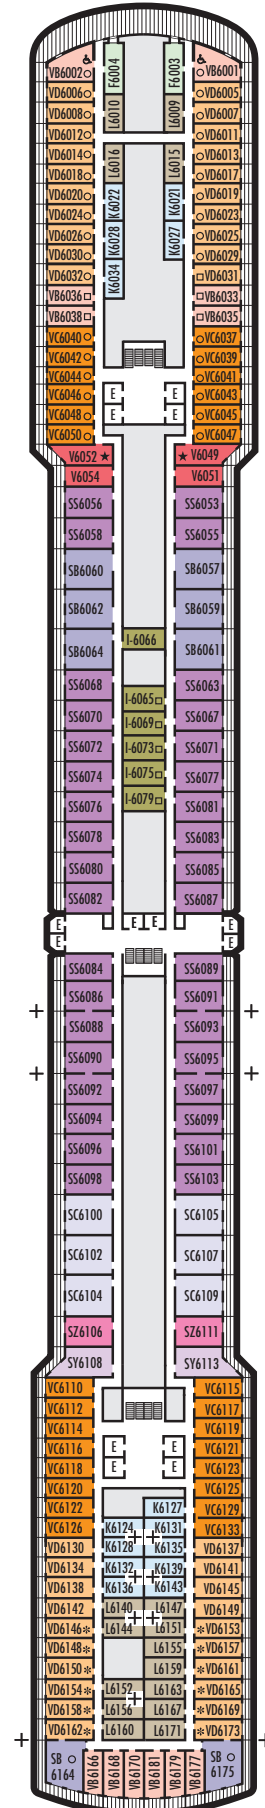

VERANDAH SUITES

■ SB ■ SC

Neptune Suites: 2 lower beds convertible to 1 king-size bed, bathroom with dual-sink vanity, full-size whirlpool bath & shower & additional shower stall, large sitting area, dressing room, private verandah, 1 sofa bed for 2 persons, floor-to-ceiling windows. Approximately 506–590 sq. ft. including verandah.

■ SS ■ SY ■ SZ

Signature Suites: 2 lower beds convertible to 1 queen-size bed, bathroom with dual-sink vanity, full-size whirlpool bath & shower & additional shower stall, large sitting area, private verandah, 1 sofa bed for 1 person, floor-to-ceiling windows. Approximately 273–456 sq. ft. including verandah.

VERANDAH STATEROOMS

■ V ■ VB ■ VC ■ VD

Verandah: 2 lower beds convertible to 1 queen-size bed, bathtub & shower, sitting area, private verandah, floor-to-ceiling windows. Approximately 213–379 sq. ft. including verandah.

OCEAN-VIEW STATEROOMS

■ F

Large: 2 lower beds convertible to 1 queen-size bed, bathtub & shower. Approximately 169–267 sq. ft.

INTERIOR STATEROOMS

■ I

Large: 2 lower beds convertible to 1 queen-size bed, shower. Approximately 141–284 sq. ft.

■ K

Large or Standard: 2 lower beds convertible to 1 queen-size bed, shower. Approximately 141–284 sq. ft.

■ L

Standard: 2 lower beds convertible to 1 queen-size bed, shower. Approximately 141–284 sq. ft.