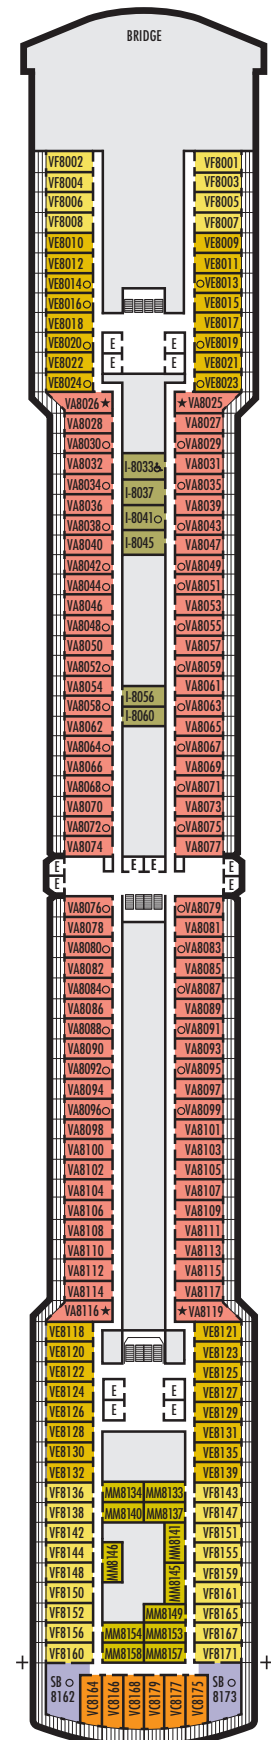

- ♿ **Fully Accessible:** Staterooms I-8033, VB6002, VB6001, J1074, K1012 & K1011 have a roll-in shower only
- ▼ **Fully Accessible with Single Side Approach:** Suites SA7058 & SA7057 have a bathtub and roll-in shower. Suites SY5002 & SY5001 have a roll-in shower only.
- ★ **Ambulatory Accessible:** Staterooms VA8119, VA8116, VA8026, VA8025, V6052, V6049, V5140, V5135, V5054, V5051, VA4134, VA4131, H4092, H4089, VA4052, VA4051, D1100, D1099, C1082 & C1081 have a roll-in shower only

For more information regarding accessibility features on our ships please visit the [Accessibility](#) section of our website.

VERANDAH SUITES

SB

Neptune Suites: 2 lower beds convertible to 1 king-size bed, bathroom with dual-sink vanity, full-size whirlpool bath & shower & additional shower stall, large sitting area, dressing room, private verandah, 1 sofa bed for 2 persons, floor-to-ceiling windows. Approximately 506–590 sq. ft. including verandah.

VERANDAH STATEROOMS

VA VC VE VF

Verandah: 2 lower beds convertible to 1 queen-size bed, bathtub & shower, sitting area, private verandah, floor-to-ceiling windows. Approximately 213–379 sq. ft. including verandah.

INTERIOR STATEROOMS

I

Large: 2 lower beds convertible to 1 queen-size bed, shower. Approximately 141–284 sq. ft.

MM

Standard: 2 lower beds convertible to 1 queen-size bed, shower. Approximately 141–284 sq. ft.

Navigation Deck