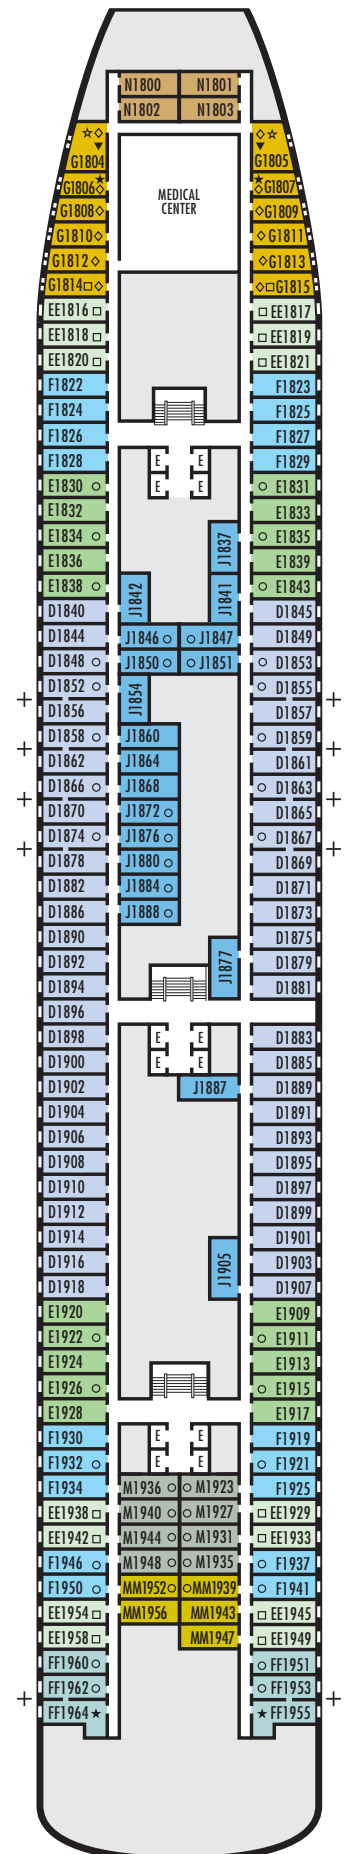

All information is subject to change.

STATEROOM SYMBOL LEGEND

- Quad (2 lower beds, 1 sofa bed, 1 upper)
- Triple (2 lower beds, 1 sofa bed)
- ☆ 2 lower beds not convertible to a queen-size
- △ Partial sea view
- X Fully obstructed view
- Bathtub & shower
- + Connecting rooms
- These staterooms have portholes instead of windows

ACCESSIBILITY STATEROOM SYMBOL LEGEND

- ♿ Suites B7088, B7087, B6228 & B6225 and stateroom EE3429 are fully accessible, roll-in shower only
- ▼ Suite SA7034 is fully accessible with single side approach to the bed, bathtub & roll-in shower. Staterooms DA6104, G1805 & G1804 are fully accessible with single side approach to the bed, roll-in shower only.
- ★ Staterooms EE3396, EE3391, HH3431, HH3430, E2702, L2700, J2555, J2554, G2500, FF1964, FF1955, G1807 & G1806 are ambulatory accessible, roll-in shower only

For more information regarding accessibility features on our ships please visit the [Accessibility](#) section of our website.

OCEAN-VIEW STATEROOMS

□ D □ E □ EE □ F □ FF

Large: 2 lower beds convertible to 1 queen-size bed, shower. Approximately 140–319 sq. ft.

■ G

Large: 2 lower beds convertible to 1 queen-size bed, shower. All G-category staterooms have portholes. Approximately 140–319 sq. ft.

INTERIOR STATEROOMS

□ J □ M □ MM □ N

Large: 2 lower beds convertible to 1 queen-size bed, shower. Approximately 182–293 sq. ft.

DECK 1—DOLPHIN DECK

Staterooms 1800–1964

Dolphin Deck