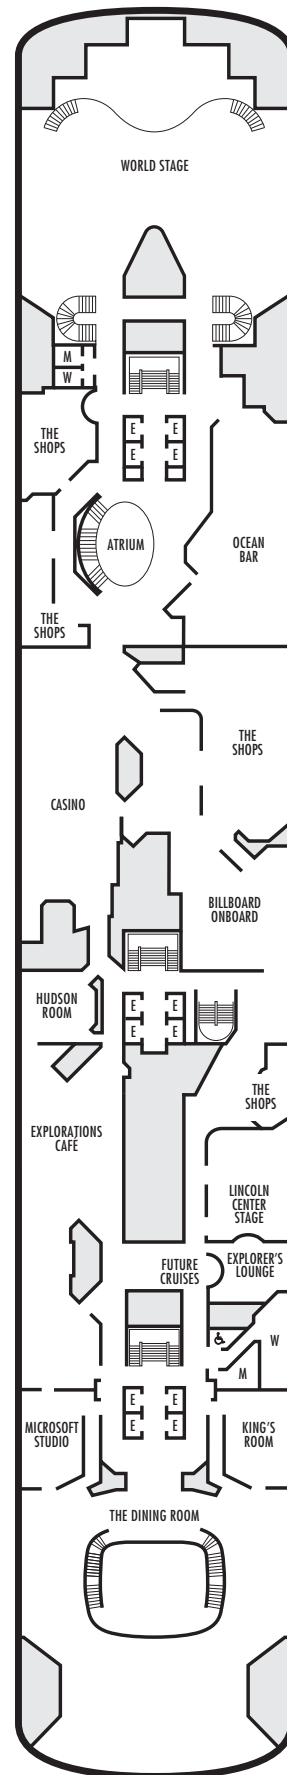

VOLENDAM

DECK PLANS & STATEROOMS

The deck plans are color-coded by category of stateroom, and the category letter precedes the stateroom number in each room. All staterooms are equipped with flat-panel television, DVD player, telephone and multichannel music.

Important Note: Not all staterooms within each category have the same furniture configuration and/or facilities. Appropriate symbols within the rooms on the deck plans describe differences from the stateroom descriptions below.

All information is subject to change.

STATEROOM SYMBOL LEGEND

- Quad (2 lower beds, 1 sofa bed, 1 upper)
- Triple (2 lower beds, 1 sofa bed)
- ☆ 2 lower beds not convertible to a queen-size
- △ Partial sea view
- × Fully obstructed view
- Bathtub & shower
- + Connecting rooms
- These staterooms have portholes instead of windows

ACCESSIBILITY STATEROOM SYMBOL LEGEND

- ♿ Suites B7088, B7087, B6228 & B6225 and stateroom EE3429 are fully accessible, roll-in shower only
- ▼ Suite SA7034 is fully accessible with single side approach to the bed, bathtub & roll-in shower. Staterooms DA6104, G1805 & G1804 are fully accessible with single side approach to the bed, roll-in shower only.
- ★ Staterooms EE3396, EE3391, HH3431, HH3430, E2702, L2700, J2555, J2554, G2500, FF1964, FF1955, G1807 & G1806 are ambulatory accessible, roll-in shower only

For more information regarding accessibility features on our ships please visit the [Accessibility](#) section of our website.