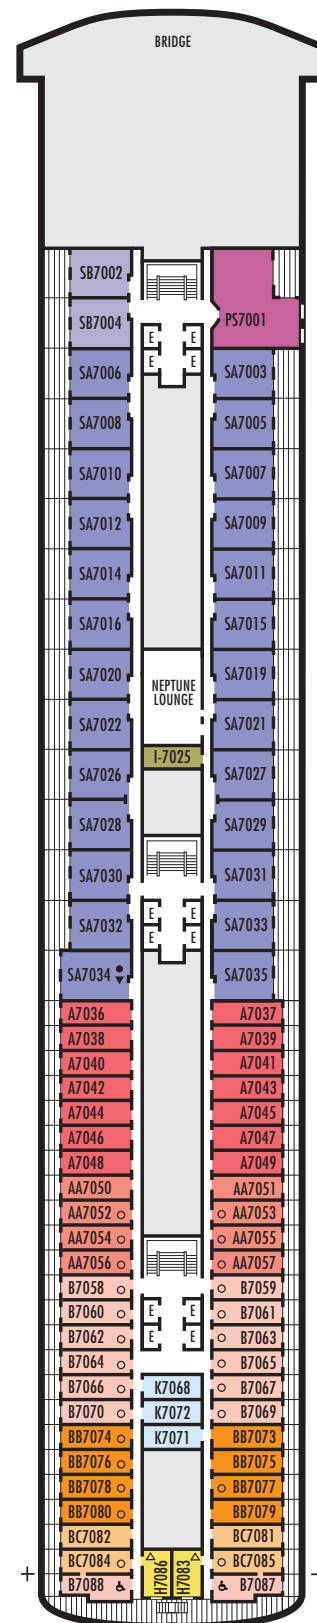

For more information regarding accessibility features on our ships please visit the [Accessibility](#) section of our website.

VERANDAH SUITES

PS

Pinnacle Suite: Bedroom with 1 king-size bed, oversize whirlpool bath & shower, living room, dining room, dressing room, private verandah, pantry, 1 sofa bed for 2 persons, mini-bar, refrigerator, guest toilet, floor-to-ceiling windows. Approximately 1,296 sq. ft. including verandah.

SA SB

Neptune Suites: 2 lower beds convertible to 1 king-size bed, whirlpool bath & shower, large sitting area, dressing room, private verandah, 1 sofa bed for 2 persons, mini-bar, refrigerator, floor-to-ceiling windows. Approximately 558–566 sq. ft. including verandah.

A AA B BB BC

Vista Suites: 2 lower beds convertible to 1 queen-size bed, 1 sofa bed, whirlpool bath & shower, sitting area, private verandah, mini-bar, refrigerator, floor-to-ceiling windows. Approximately 297–379 sq. ft. including verandah.

OCEAN-VIEW STATEROOMS

H

Large: 2 lower beds convertible to 1 queen-size bed, shower. All H-category staterooms have partial sea views. Approximately 140–319 sq. ft.

INTERIOR STATEROOMS

K

Large: 2 lower beds convertible to 1 queen-size bed, shower. Approximately 182–293 sq. ft.

Navigation Deck