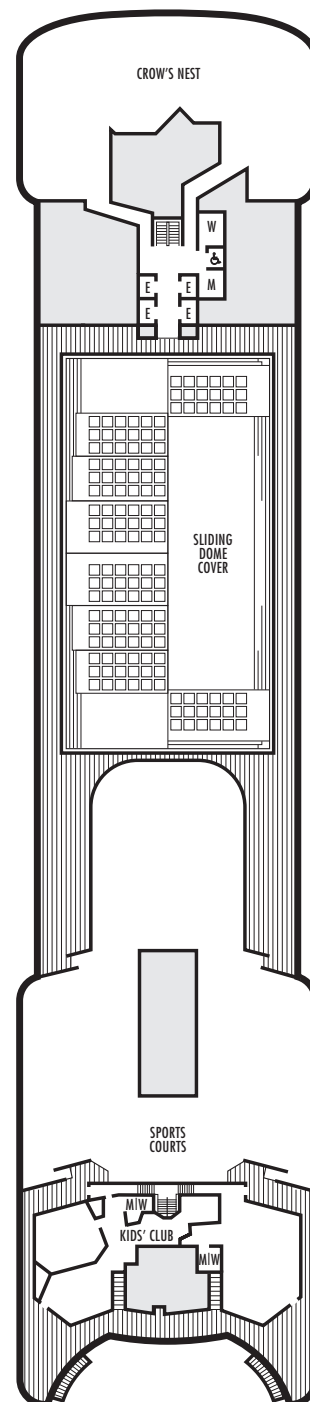

Important Note: Not all staterooms within each category have the same furniture configuration and/or facilities. Appropriate symbols within the rooms on the deck plans describe differences from the stateroom descriptions below.

All information is subject to change.

STATEROOM SYMBOL LEGEND

- Quad (2 lower beds, 1 sofa bed, 1 upper)
- Triple (2 lower beds, 1 sofa bed)
- ☆ 2 lower beds not convertible to a queen-size
- △ Partial sea view
- X Fully obstructed view
- Bathtub & shower
- + Connecting rooms
- These staterooms have portholes instead of windows

ACCESSIBILITY STATEROOM SYMBOL LEGEND

- ♿ Suites B7088, B7087, B6228 & B6225 and stateroom EE3429 are fully accessible, roll-in shower only
- ▼ Suite SA7034 is fully accessible with single side approach to the bed, bathtub & roll-in shower. Staterooms DA6104, G1805 & G1804 are fully accessible with single side approach to the bed, roll-in shower only.
- ★ Staterooms EE3396, EE3391, HH3431, HH3430, E2702, L2700, J2555, J2554, G2500, FF1964, FF1955, G1807 & G1806 are ambulatory accessible, roll-in shower only

For more information regarding accessibility features on our ships please visit the [Accessibility](#) section of our website.

Sports Deck