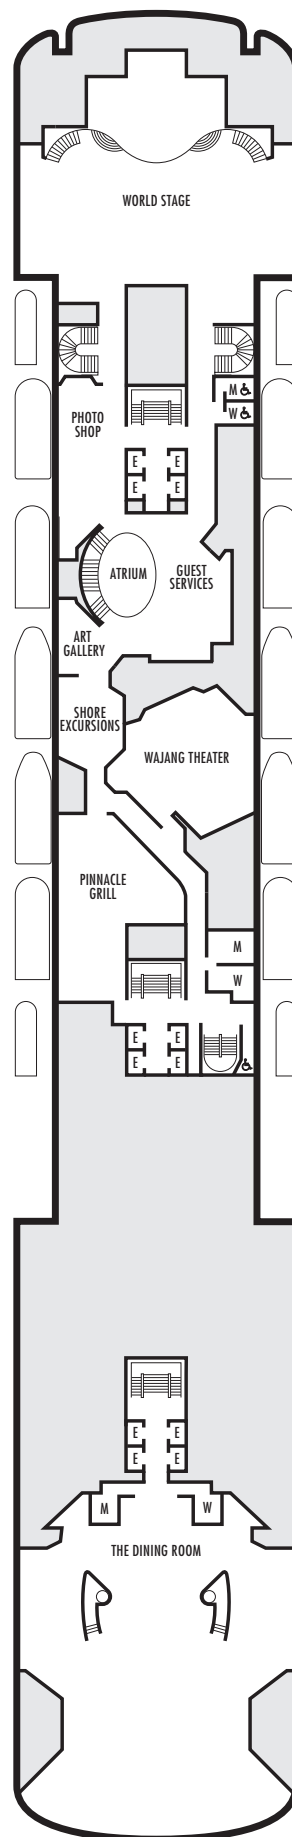

DECK 4—PROMENADE DECK