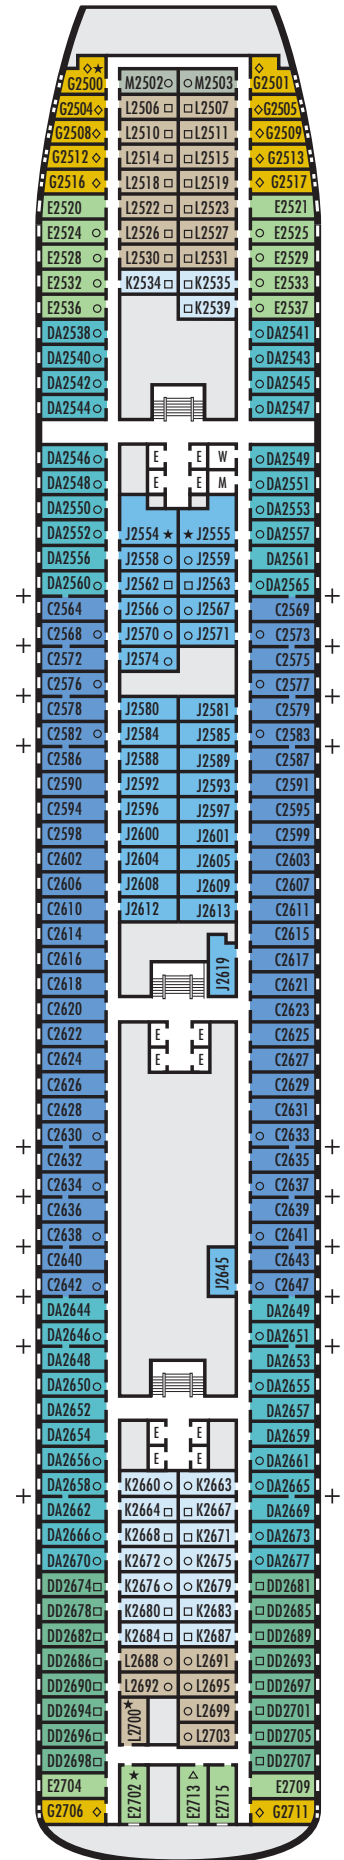

All information is subject to change.

STATEROOM SYMBOL LEGEND

- Quad (2 lower beds, 1 sofa bed, 1 upper)
- Triple (2 lower beds, 1 sofa bed)
- ☆ 2 lower beds not convertible to a queen-size
- △ Partial sea view
- X Fully obstructed view
- Bathtub & shower
- + Connecting rooms
- These staterooms have portholes instead of windows

ACCESSIBILITY STATEROOM SYMBOL LEGEND

- ♿ Suites B7088, B7087, B6228 & B6225 and stateroom EE3429 are fully accessible, roll-in shower only
- ▼ Suite SA7034 is fully accessible with single side approach to the bed, bathtub & roll-in shower. Staterooms DA6104, G1805 & G1804 are fully accessible with single side approach to the bed, roll-in shower only.
- ★ Staterooms EE3396, EE3391, HH3431, HH3430, E2702, L2700, J2555, J2554, G2500, FF1964, FF1955, G1807 & G1806 are ambulatory accessible, roll-in shower only

For more information regarding accessibility features on our ships please visit the [Accessibility](#) section of our website.

OCEAN-VIEW STATEROOMS

- C DA DD E

Large: 2 lower beds convertible to 1 queen-size bed, shower. Approximately 140–319 sq. ft.

G

Large: 2 lower beds convertible to 1 queen-size bed, shower. All G-category staterooms have portholes. Approximately 140–319 sq. ft.

INTERIOR STATEROOMS

- J K L M

Large: 2 lower beds convertible to 1 queen-size bed, shower. Approximately 182–293 sq. ft.

DECK 2—MAIN DECK

Staterooms 2500–2715

Main Deck