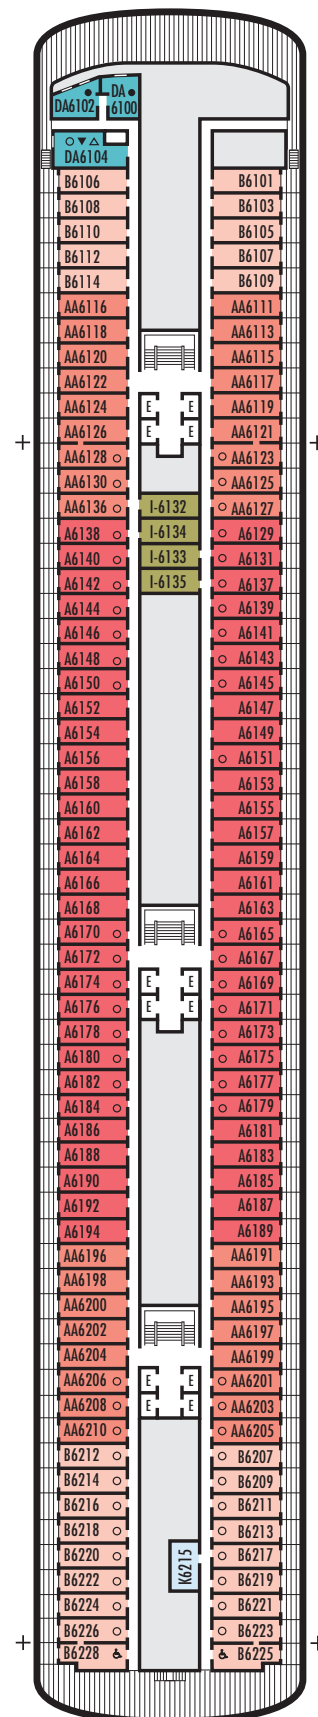

VOLENDAM

DECK PLANS & STATEROOMS

The deck plans are color-coded by category of stateroom, and the category letter precedes the stateroom number in each room. All staterooms are equipped with flat-panel television, DVD player, telephone and multichannel music.

Important Note: Not all staterooms within each category have the same furniture configuration and/or facilities. Appropriate symbols within the rooms on the deck plans describe differences from the stateroom descriptions below.

All information is subject to change.

STATEROOM SYMBOL LEGEND

- Quad (2 lower beds, 1 sofa bed, 1 upper)
- Triple (2 lower beds, 1 sofa bed)
- ☆ 2 lower beds not convertible to a queen-size
- △ Partial sea view
- X Fully obstructed view
- Bathtub & shower
- + Connecting rooms
- These staterooms have portholes instead of windows

ACCESSIBILITY STATEROOM SYMBOL LEGEND

- ♿ Suites B7088, B7087, B6228 & B6225 and stateroom EE3429 are fully accessible, roll-in shower only
- ▼ Suite SA7034 is fully accessible with single side approach to the bed, bathtub & roll-in shower. Staterooms DA6104, G1805 & G1804 are fully accessible with single side approach to the bed, roll-in shower only.
- ★ Staterooms EE3396, EE3391, HH3431, HH3430, E2702, L2700, J2555, J2554, G2500, FF1964, FF1955, G1807 & G1806 are ambulatory accessible, roll-in shower only

For more information regarding accessibility features on our ships please visit the [Accessibility](#) section of our website.

VERANDAH SUITES

■ A ■ AA ■ B

Vista Suites: 2 lower beds convertible to 1 queen-size bed, whirlpool bath & shower, sitting area, private verandah, mini-bar, refrigerator, floor-to-ceiling windows. Approximately 297–379 sq. ft. including verandah.

OCEAN-VIEW STATEROOMS

■ DA