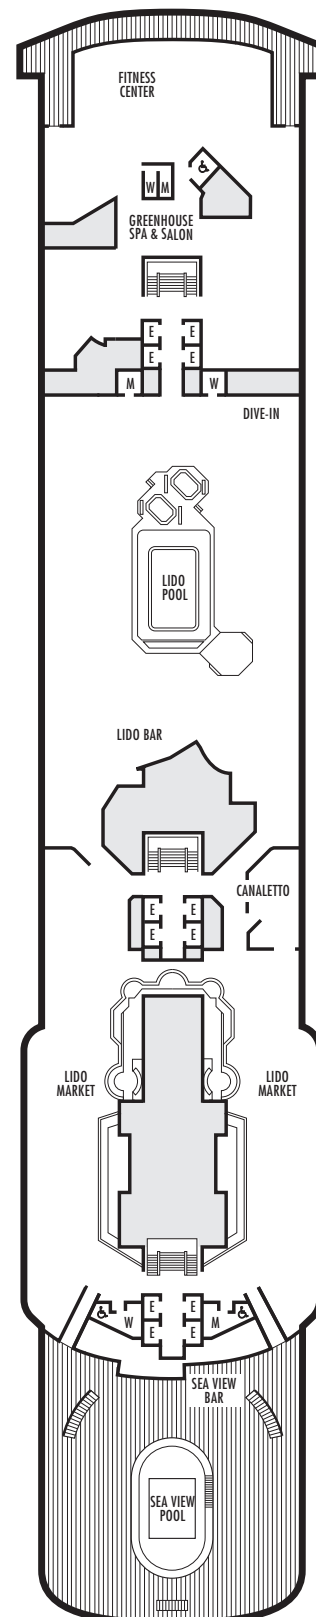

Important Note: Not all staterooms within each category have the same furniture configuration and/or facilities. Appropriate symbols within the rooms on the deck plans describe differences from the stateroom descriptions below.

All information is subject to change.

STATEROOM SYMBOL LEGEND

- Quad (2 lower beds, 1 sofa bed, 1 upper)
- Triple (2 lower beds, 1 sofa bed)
- ☆ 2 lower beds not convertible to a queen-size
- △ Partial sea view
- X Fully obstructed view
- Bathtub & shower
- + Connecting rooms
- These staterooms have portholes instead of windows

ACCESSIBILITY STATEROOM SYMBOL LEGEND

- ♿ Suites B7088, B7087, B6228 & B6225 and stateroom EE3429 are fully accessible, roll-in shower only
- ▼ Suite SA7034 is fully accessible with single side approach to the bed, bathtub & roll-in shower. Staterooms DA6104, G1805 & G1804 are fully accessible with single side approach to the bed, roll-in shower only.
- ★ Staterooms EE3396, EE3391, HH3431, HH3430, E2702, L2700, J2555, J2554, G2500, FF1964, FF1955, G1807 & G1806 are ambulatory accessible, roll-in shower only

For more information regarding accessibility features on our ships please visit the [Accessibility](#) section of our website.

Lido Deck