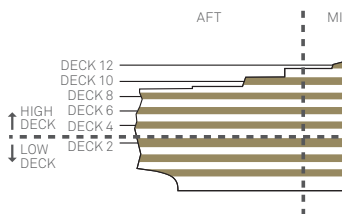

Stateroom Category

Grand Suites		
Aft	High Decks 6,7	Q1
Master Suites		
Midships	High Deck 7	Q2
Penthouse		
Midships	High Decks 4,5,6,8	Q3
Midships/Aft	High Deck 7	Q4
Queens Suites		
Aft	High Decks 4,5,8~	Q5
Forward/Aft	High Decks 4,5,7,8~	Q6
Princess Suites		
Midships	High Decks 7,8	P1
Midships/Forward	High Decks 4,5,6	P2
Club Balcony		
Midships	High Decks 7,8	A1
Midships	High Deck 8	A2
Balcony		
Midships	High Decks 5,6,7	BA
Midships	High Decks 5,6,7,8	BB
Midships	High Decks 4,8	BC
Aft	High Decks 5,6,7	BD
Forward/Aft	High Decks 4,5,6,7,8	BE
Forward	High Decks 4*,8	BF
Balcony (partially obstructed view)*		
Midships	High Deck 5	CA
Midships	High Decks 4,5	CB
Oceanview		
Midships	Low Deck 1	EB
Midships/Aft	Low Deck 1	EC
Forward	Low Deck 1	EF
Forward	High Deck 6*	EF
Oceanview (obstructed view)*		
Midships	High Deck 4	FB
Midships	High Deck 4	FC
Deluxe Inside		
Midships	High Decks 6,8	GA
Midships	Low Deck 1	GB
Midships	Low Deck 1	GC
Standard Inside		
Midships	High Decks 4,5,6,7,8	IA
Aft	High Decks 5,6,7	ID
Forward/Aft	High Decks 4,5,6,8	IE
Forward	High Decks 4,8	IF
Single		
Oceanview	Midships, Low Deck 2	KC
Inside	Midships, Low Deck 2	LC

Queen Victoria deck plans.