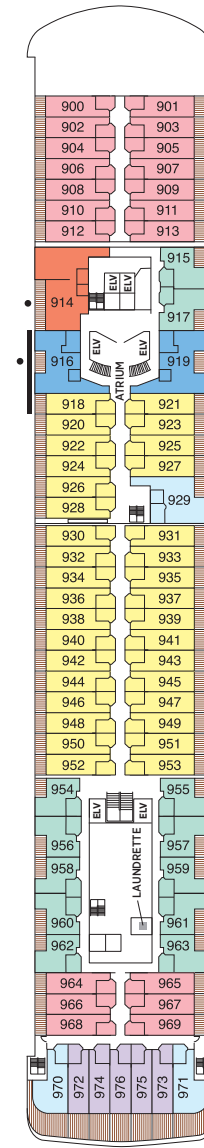

Seven Seas Voyager® DECK PLANS

OVERALL LENGTH 670 ft.
 BEAM (WIDTH) 94.5 ft.
 DRAFT 23 ft.
 SUITES 340
 GUESTS 680
 CREW 469 International
 GUEST DECKS 9
 GROSS TONNAGE 42,363
 CRUISING SPEED 20 Knots
 SHIP'S REGISTRY Bahamas

- MS MASTER SUITE
- GS GRAND SUITE
- VS VOYAGER SUITE
- SS SEVEN SEAS SUITE
- A PENTHOUSE SUITE
- B PENTHOUSE SUITE
- C PENTHOUSE SUITE
- D CONCIERGE SUITE
- E CONCIERGE SUITE
- F DELUXE VERANDA SUITE
- G DELUXE VERANDA SUITE
- H DELUXE VERANDA SUITE

DECK 4

DECK 5

DECK 6

DECK 7

DECK 8

DECK 9

DECK 10

DECK 11

DECK 12

- + 2-bedroom suite accommodates up to 6 guests
- Convertible sofa bed
- ♿ Wheelchair accessible suites 761, 762, 859 and 860 have shower stall instead of bathtub
- Connecting suites

Up to one rollaway bed can be added to most suites, please inquire at time of booking.