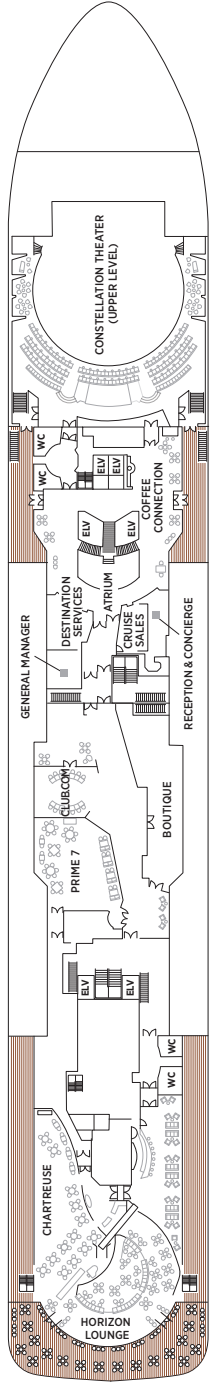

Seven Seas Voyager® DECK PLANS

OVERALL LENGTH 670 ft.
 BEAM (WIDTH) 94.5 ft.
 DRAFT 23 ft.
 SUITES 340
 GUESTS 680
 CREW 469 International
 GUEST DECKS 9
 GROSS TONNAGE 42,363
 CRUISING SPEED 20 Knots
 SHIP'S REGISTRY Bahamas

- MS MASTER SUITE
- GS GRAND SUITE
- VS VOYAGER SUITE
- SS SEVEN SEAS SUITE
- A PENTHOUSE SUITE
- B PENTHOUSE SUITE
- C PENTHOUSE SUITE
- D CONCIERGE SUITE
- E CONCIERGE SUITE
- F DELUXE VERANDA SUITE
- G DELUXE VERANDA SUITE
- H DELUXE VERANDA SUITE

DECK 4

DECK 5

DECK 6

DECK 7

DECK 8

DECK 9

DECK 10

DECK 11