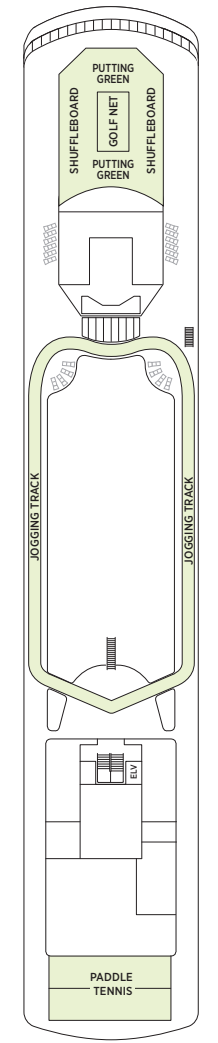

Seven Seas Voyager® DECK PLANS

OVERALL LENGTH 670 ft.
 BEAM (WIDTH) 94.5 ft.
 DRAFT 23 ft.
 SUITES 340
 GUESTS 680
 CREW 469 International
 GUEST DECKS 9
 GROSS TONNAGE 42,363
 CRUISING SPEED 20 Knots
 SHIP'S REGISTRY Bahamas

- MS MASTER SUITE
- GS GRAND SUITE
- VS VOYAGER SUITE
- SS SEVEN SEAS SUITE
- A PENTHOUSE SUITE
- B PENTHOUSE SUITE
- C PENTHOUSE SUITE
- D CONCIERGE SUITE
- E CONCIERGE SUITE
- F DELUXE VERANDA SUITE
- G DELUXE VERANDA SUITE
- H DELUXE VERANDA SUITE

DECK 4

DECK 5

DECK 6

DECK 7

DECK 8

DECK 9

DECK 10

DECK 11

DECK 12

- + 2-bedroom suite accommodates up to 6 guests
- Convertible sofa bed
- ♿ Wheelchair accessible suites 761, 762, 859 and 860 have shower stall instead of bathtub
- Connecting suites

Up to one rollaway bed can be added to most suites, please inquire at time of booking.