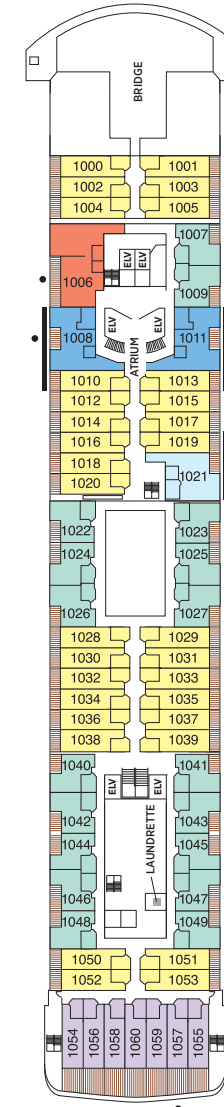

Seven Seas Voyager® DECK PLANS

OVERALL LENGTH 670 ft.
 BEAM (WIDTH) 94.5 ft.
 DRAFT 23 ft.
 SUITES 340
 GUESTS 680
 CREW 469 International
 GUEST DECKS 9
 GROSS TONNAGE 42,363
 CRUISING SPEED 20 Knots
 SHIP'S REGISTRY Bahamas

- MS MASTER SUITE
- GS GRAND SUITE
- VS VOYAGER SUITE
- SS SEVEN SEAS SUITE
- A PENTHOUSE SUITE
- B PENTHOUSE SUITE
- C PENTHOUSE SUITE
- D CONCIERGE SUITE
- E CONCIERGE SUITE
- F DELUXE VERANDA SUITE
- G DELUXE VERANDA SUITE
- H DELUXE VERANDA SUITE

DECK 4

DECK 5

DECK 6

DECK 7

DECK 8

DECK 9

DECK 10

DECK 11

DECK 12

- + 2-bedroom suite accommodates up to 6 guests
- Convertible sofa bed
- ♿ Wheelchair accessible suites 761, 762, 859 and 860 have shower stall instead of bathtub
- Connecting suites

Up to one rollaway bed can be added to most suites, please inquire at time of booking.