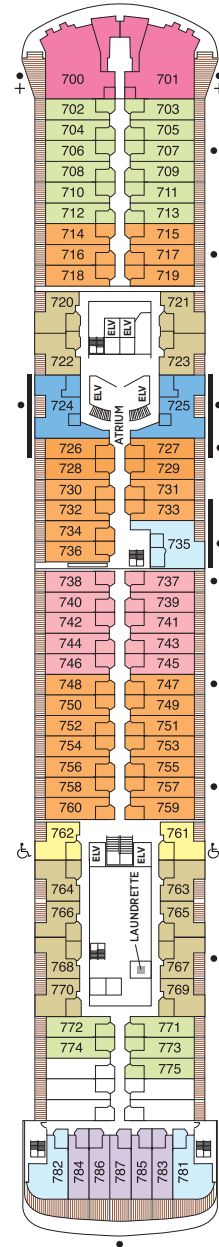

Seven Seas Voyager® DECK PLANS

OVERALL LENGTH 670 ft.
 BEAM (WIDTH) 94.5 ft.
 DRAFT 23 ft.
 SUITES 340
 GUESTS 680
 CREW 469 International
 GUEST DECKS 9
 GROSS TONNAGE 42,363
 CRUISING SPEED 20 Knots
 SHIP'S REGISTRY Bahamas

- MS MASTER SUITE
- GS GRAND SUITE
- VS VOYAGER SUITE
- SS SEVEN SEAS SUITE
- A PENTHOUSE SUITE
- B PENTHOUSE SUITE
- C PENTHOUSE SUITE
- D CONCIERGE SUITE
- E CONCIERGE SUITE
- F DELUXE VERANDA SUITE
- G DELUXE VERANDA SUITE
- H DELUXE VERANDA SUITE

DECK 4

DECK 5

DECK 6

DECK 7

DECK 8

DECK 9

DECK 10

DECK 11

DECK 12

- + 2-bedroom suite accommodates up to 6 guests
- Convertible sofa bed
- ♿ Wheelchair accessible suites 761, 762, 859 and 860 have shower stall instead of bathtub
- Connecting suites

Up to one rollaway bed can be added to most suites, please inquire at time of booking.