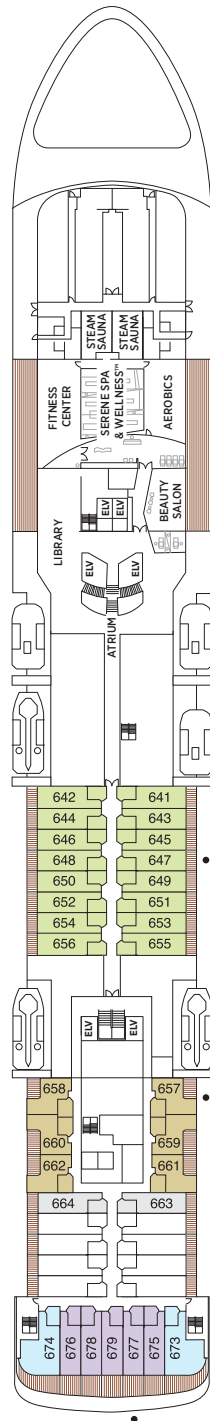

Seven Seas Voyager® DECK PLANS

OVERALL LENGTH 670 ft.
 BEAM (WIDTH) 94.5 ft.
 DRAFT 23 ft.
 SUITES 340
 GUESTS 680
 CREW 469 International
 GUEST DECKS 9
 GROSS TONNAGE 42,363
 CRUISING SPEED 20 Knots
 SHIP'S REGISTRY Bahamas

- MS MASTER SUITE
- GS GRAND SUITE
- VS VOYAGER SUITE
- SS SEVEN SEAS SUITE
- A PENTHOUSE SUITE
- B PENTHOUSE SUITE
- C PENTHOUSE SUITE
- D CONCIERGE SUITE
- E CONCIERGE SUITE
- F DELUXE VERANDA SUITE
- G DELUXE VERANDA SUITE
- H DELUXE VERANDA SUITE

DECK 4

DECK 5

DECK 6

DECK 7

DECK 8

DECK 9

DECK 10

DECK 11

DECK 12

- + 2-bedroom suite accommodates up to 6 guests
- Convertible sofa bed
- ♿ Wheelchair accessible suites 761, 762, 859 and 860 have shower stall instead of bathtub
- Connecting suites

Up to one rollaway bed can be added to most suites, please inquire at time of booking.