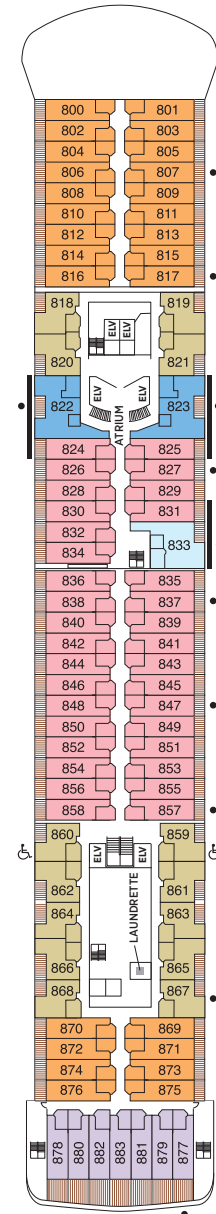

Seven Seas Voyager® DECK PLANS

OVERALL LENGTH 670 ft.
 BEAM (WIDTH) 94.5 ft.
 DRAFT 23 ft.
 SUITES 340
 GUESTS 680
 CREW 469 International
 GUEST DECKS 9
 GROSS TONNAGE 42,363
 CRUISING SPEED 20 Knots
 SHIP'S REGISTRY Bahamas

- MS MASTER SUITE
- GS GRAND SUITE
- VS VOYAGER SUITE
- SS SEVEN SEAS SUITE
- A PENTHOUSE SUITE
- B PENTHOUSE SUITE
- C PENTHOUSE SUITE
- D CONCIERGE SUITE
- E CONCIERGE SUITE
- F DELUXE VERANDA SUITE
- G DELUXE VERANDA SUITE
- H DELUXE VERANDA SUITE

DECK 4

DECK 5

DECK 6

DECK 7

DECK 8

DECK 9

DECK 10

DECK 11

DECK 12

- + 2-bedroom suite accommodates up to 6 guests
- Convertible sofa bed
- ♿ Wheelchair accessible suites 761, 762, 859 and 860 have shower stall instead of bathtub
- Connecting suites

Up to one rollaway bed can be added to most suites, please inquire at time of booking.