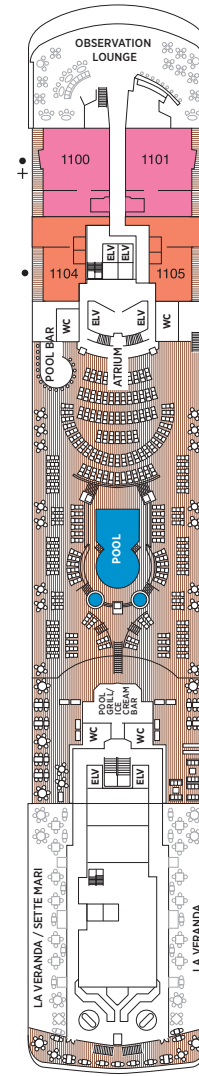

Seven Seas Voyager® DECK PLANS

OVERALL LENGTH 670 ft.
 BEAM (WIDTH) 94.5 ft.
 DRAFT 23 ft.
 SUITES 340
 GUESTS 680
 CREW 469 International
 GUEST DECKS 9
 GROSS TONNAGE 42,363
 CRUISING SPEED 20 Knots
 SHIP'S REGISTRY Bahamas

- MS MASTER SUITE
- GS GRAND SUITE
- VS VOYAGER SUITE
- SS SEVEN SEAS SUITE
- A PENTHOUSE SUITE
- B PENTHOUSE SUITE
- C PENTHOUSE SUITE
- D CONCIERGE SUITE
- E CONCIERGE SUITE
- F DELUXE VERANDA SUITE
- G DELUXE VERANDA SUITE
- H DELUXE VERANDA SUITE

DECK 4

DECK 5

DECK 6

DECK 7

DECK 8

DECK 9

DECK 10

DECK 11

DECK 12

- + 2-bedroom suite accommodates up to 6 guests
- Convertible sofa bed
- ♿ Wheelchair accessible suites 761, 762, 859 and 860 have shower stall instead of bathtub
- Connecting suites

Up to one rollaway bed can be added to most suites, please inquire at time of booking.