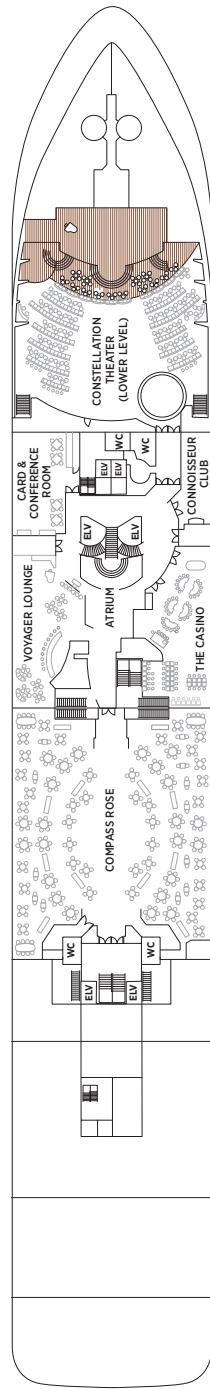

Seven Seas Voyager® DECK PLANS

OVERALL LENGTH 670 ft.
 BEAM (WIDTH) 94.5 ft.
 DRAFT 23 ft.
 SUITES 340
 GUESTS 680
 CREW 469 International
 GUEST DECKS 9
 GROSS TONNAGE 42,363
 CRUISING SPEED 20 Knots
 SHIP'S REGISTRY Bahamas

- MS MASTER SUITE
- GS GRAND SUITE
- VS VOYAGER SUITE
- SS SEVEN SEAS SUITE
- A PENTHOUSE SUITE
- B PENTHOUSE SUITE
- C PENTHOUSE SUITE
- D CONCIERGE SUITE
- E CONCIERGE SUITE
- F DELUXE VERANDA SUITE
- G DELUXE VERANDA SUITE
- H DELUXE VERANDA SUITE

DECK 4

DECK 5

DECK 6

DECK 7

DECK 8

DECK 9

DECK 10

DECK 11

DECK 12

- + 2-bedroom suite accommodates up to 6 guests
- Convertible sofa bed
- ♿ Wheelchair accessible suites 761, 762, 859 and 860 have shower stall instead of bathtub
- Connecting suites

Up to one rollaway bed can be added to most suites, please inquire at time of booking.