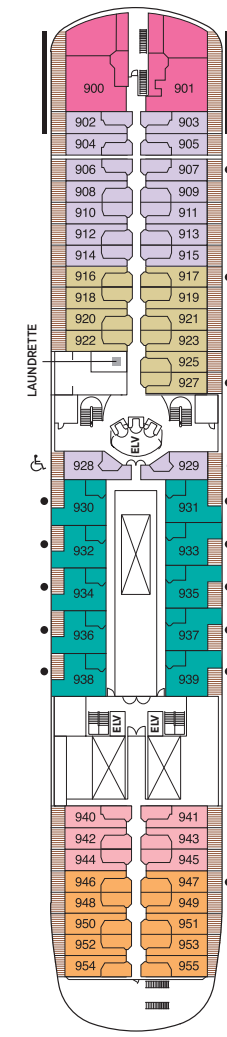

Seven Seas Navigator® DECK PLANS

OVERALL LENGTH 566 ft.
 BEAM (WIDTH) 81 ft.
 DRAFT 24 ft.
 SUITES 241
 GUESTS 482
 CREW 378 International
 GUEST DECKS 8
 GROSS TONNAGE 28,803
 CRUISING SPEED 20 Knots
 SHIP'S REGISTRY Bahamas

- MS MASTER SUITE
- GS GRAND SUITE
- NS NAVIGATOR SUITE
- A PENTHOUSE SUITE
- B PENTHOUSE SUITE
- C PENTHOUSE SUITE
- D CONCIERGE SUITE
- E DELUXE VERANDA SUITE
- F DELUXE VERANDA SUITE
- G DELUXE WINDOW SUITE
- H DELUXE WINDOW SUITE

DECK 5

DECK 6

DECK 7

DECK 8

DECK 9

DECK 10

DECK 11

DECK 12

- Convertible sofa bed
- ♿ Wheelchair accessible suites 832, 833, 928, and 929 have shower stall instead of bathtub
- Connecting suites

Up to one rollaway bed can be added to most suites, please inquire at time of booking.