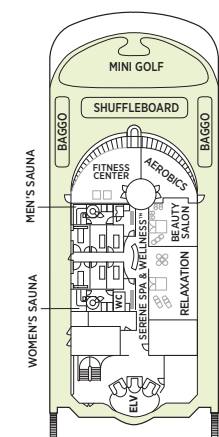

Seven Seas Navigator® DECK PLANS

OVERALL LENGTH 566 ft.
 BEAM (WIDTH) 81 ft.
 DRAFT 24 ft.
 SUITES 241
 GUESTS 482
 CREW 378 International
 GUEST DECKS 8
 GROSS TONNAGE 28,803
 CRUISING SPEED 20 Knots
 SHIP'S REGISTRY Bahamas

- MS MASTER SUITE
- GS GRAND SUITE
- NS NAVIGATOR SUITE
- A PENTHOUSE SUITE
- B PENTHOUSE SUITE
- C PENTHOUSE SUITE
- D CONCIERGE SUITE
- E DELUXE VERANDA SUITE
- F DELUXE VERANDA SUITE
- G DELUXE WINDOW SUITE
- H DELUXE WINDOW SUITE

DECK 5

DECK 6

DECK 7

DECK 8

DECK 9

DECK 10

DECK 11

DECK 12

- Convertible sofa bed
- ♿ Wheelchair accessible suites 832, 833, 928, and 929 have shower stall instead of bathtub
- Connecting suites

Up to one rollaway bed can be added to most suites, please inquire at time of booking.