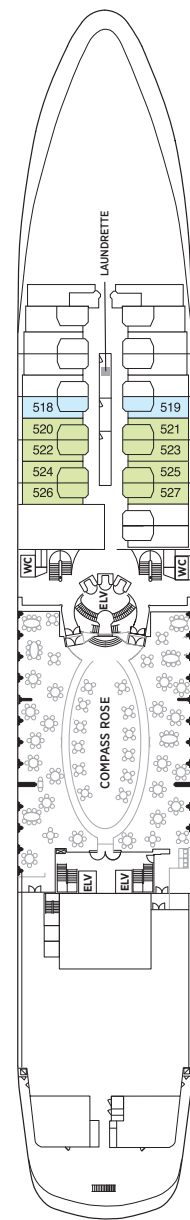

Seven Seas Navigator® DECK PLANS

OVERALL LENGTH 566 ft.
 BEAM (WIDTH) 81 ft.
 DRAFT 24 ft.
 SUITES 241
 GUESTS 482
 CREW 378 International
 GUEST DECKS 8
 GROSS TONNAGE 28,803
 CRUISING SPEED 20 Knots
 SHIP'S REGISTRY Bahamas

- MS MASTER SUITE
- GS GRAND SUITE
- NS NAVIGATOR SUITE
- A PENTHOUSE SUITE
- B PENTHOUSE SUITE
- C PENTHOUSE SUITE
- D CONCIERGE SUITE
- E DELUXE VERANDA SUITE
- F DELUXE VERANDA SUITE
- G DELUXE WINDOW SUITE
- H DELUXE WINDOW SUITE

DECK 5

DECK 6

DECK 7

DECK 8

DECK 9

DECK 10

DECK 11

DECK 12

- Convertible sofa bed
- ♿ Wheelchair accessible suites 832, 833, 928, and 929 have shower stall instead of bathtub
- Connecting suites

Up to one rollaway bed can be added to most suites, please inquire at time of booking.