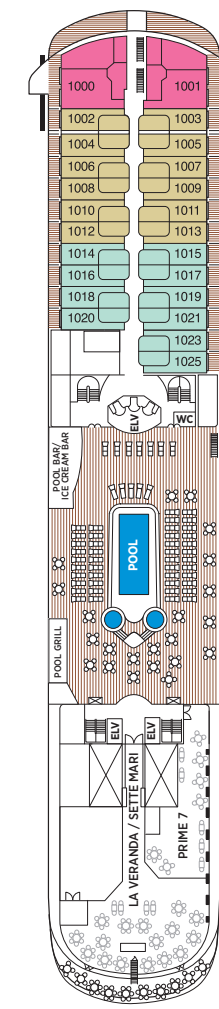

Seven Seas Navigator® DECK PLANS

OVERALL LENGTH 566 ft.
 BEAM (WIDTH) 81 ft.
 DRAFT 24 ft.
 SUITES 241
 GUESTS 482
 CREW 378 International
 GUEST DECKS 8
 GROSS TONNAGE 28,803
 CRUISING SPEED 20 Knots
 SHIP'S REGISTRY Bahamas

- MS MASTER SUITE
- GS GRAND SUITE
- NS NAVIGATOR SUITE
- A PENTHOUSE SUITE
- B PENTHOUSE SUITE
- C PENTHOUSE SUITE
- D CONCIERGE SUITE
- E DELUXE VERANDA SUITE
- F DELUXE VERANDA SUITE
- G DELUXE WINDOW SUITE
- H DELUXE WINDOW SUITE

DECK 5

DECK 6

DECK 7

DECK 8

DECK 9

DECK 10

DECK 11

DECK 12

- Convertible sofa bed
- ♿ Wheelchair accessible suites 832, 833, 928, and 929 have shower stall instead of bathtub
- Connecting suites

Up to one rollaway bed can be added to most suites, please inquire at time of booking.