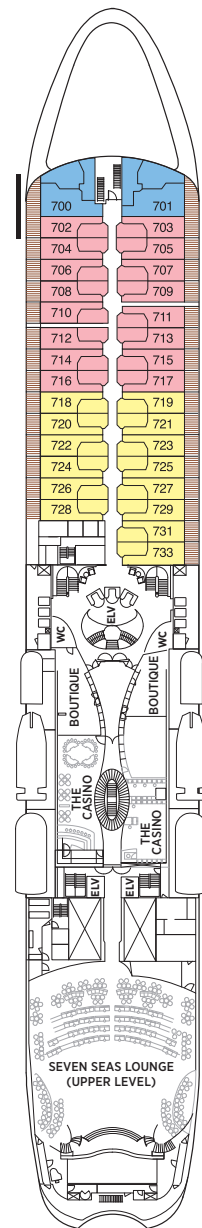

Seven Seas Navigator® DECK PLANS

OVERALL LENGTH 566 ft.
 BEAM (WIDTH) 81 ft.
 DRAFT 24 ft.
 SUITES 241
 GUESTS 482
 CREW 378 International
 GUEST DECKS 8
 GROSS TONNAGE 28,803
 CRUISING SPEED 20 Knots
 SHIP'S REGISTRY Bahamas

- MS MASTER SUITE
- GS GRAND SUITE
- NS NAVIGATOR SUITE
- A PENTHOUSE SUITE
- B PENTHOUSE SUITE
- C PENTHOUSE SUITE
- D CONCIERGE SUITE
- E DELUXE VERANDA SUITE
- F DELUXE VERANDA SUITE
- G DELUXE WINDOW SUITE
- H DELUXE WINDOW SUITE

DECK 5

DECK 6

DECK 7

DECK 8

DECK 9

DECK 10

DECK 11

DECK 12

- Convertible sofa bed
- ♿ Wheelchair accessible suites 832, 833, 928, and 929 have shower stall instead of bathtub
- Connecting suites

Up to one rollaway bed can be added to most suites, please inquire at time of booking.