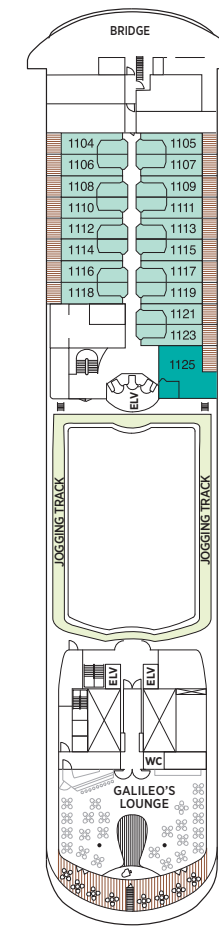

Seven Seas Navigator® DECK PLANS

OVERALL LENGTH 566 ft.
 BEAM (WIDTH) 81 ft.
 DRAFT 24 ft.
 SUITES 241
 GUESTS 482
 CREW 378 International
 GUEST DECKS 8
 GROSS TONNAGE 28,803
 CRUISING SPEED 20 Knots
 SHIP'S REGISTRY Bahamas

- MS MASTER SUITE
- GS GRAND SUITE
- NS NAVIGATOR SUITE
- A PENTHOUSE SUITE
- B PENTHOUSE SUITE
- C PENTHOUSE SUITE
- D CONCIERGE SUITE
- E DELUXE VERANDA SUITE
- F DELUXE VERANDA SUITE
- G DELUXE WINDOW SUITE
- H DELUXE WINDOW SUITE

DECK 5

DECK 6

DECK 7

DECK 8

DECK 9

DECK 10

DECK 11

DECK 12

- Convertible sofa bed
- ♿ Wheelchair accessible suites 832, 833, 928, and 929 have shower stall instead of bathtub
- Connecting suites

Up to one rollaway bed can be added to most suites, please inquire at time of booking.