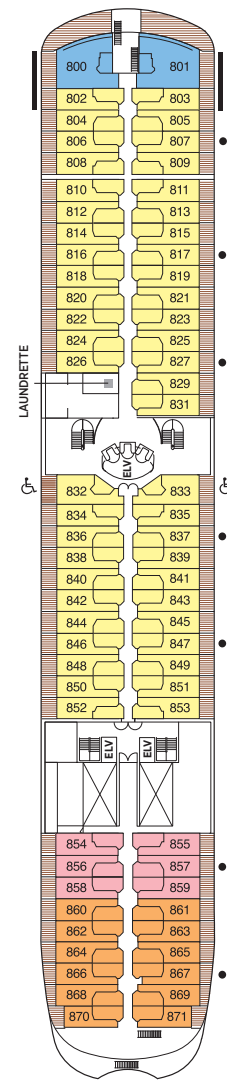

Seven Seas Navigator® DECK PLANS

OVERALL LENGTH 566 ft.
 BEAM (WIDTH) 81 ft.
 DRAFT 24 ft.
 SUITES 241
 GUESTS 482
 CREW 378 International
 GUEST DECKS 8
 GROSS TONNAGE 28,803
 CRUISING SPEED 20 Knots
 SHIP'S REGISTRY Bahamas

- MS MASTER SUITE
- GS GRAND SUITE
- NS NAVIGATOR SUITE
- A PENTHOUSE SUITE
- B PENTHOUSE SUITE
- C PENTHOUSE SUITE
- D CONCIERGE SUITE
- E DELUXE VERANDA SUITE
- F DELUXE VERANDA SUITE
- G DELUXE WINDOW SUITE
- H DELUXE WINDOW SUITE

DECK 5

DECK 6

DECK 7

DECK 8

DECK 9

DECK 10

DECK 11

DECK 12

- Convertible sofa bed
- ♿ Wheelchair accessible suites 832, 833, 928, and 929 have shower stall instead of bathtub
- Connecting suites

Up to one rollaway bed can be added to most suites, please inquire at time of booking.