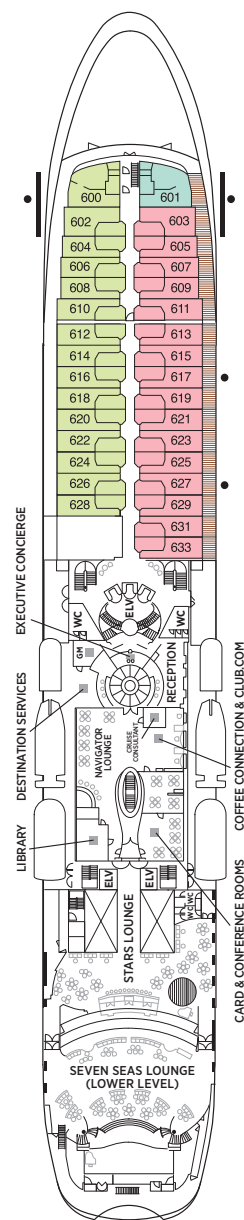

Seven Seas Navigator® DECK PLANS

OVERALL LENGTH 566 ft.
 BEAM (WIDTH) 81 ft.
 DRAFT 24 ft.
 SUITES 241
 GUESTS 482
 CREW 378 International
 GUEST DECKS 8
 GROSS TONNAGE 28,803
 CRUISING SPEED 20 Knots
 SHIP'S REGISTRY Bahamas

- MS MASTER SUITE
- GS GRAND SUITE
- NS NAVIGATOR SUITE
- A PENTHOUSE SUITE
- B PENTHOUSE SUITE
- C PENTHOUSE SUITE
- D CONCIERGE SUITE
- E DELUXE VERANDA SUITE
- F DELUXE VERANDA SUITE
- G DELUXE WINDOW SUITE
- H DELUXE WINDOW SUITE

DECK 5

DECK 6

DECK 7

DECK 8

DECK 9

DECK 10

DECK 11

DECK 12

- Convertible sofa bed
- ♿ Wheelchair accessible suites 832, 833, 928, and 929 have shower stall instead of bathtub
- Connecting suites

Up to one rollaway bed can be added to most suites, please inquire at time of booking.